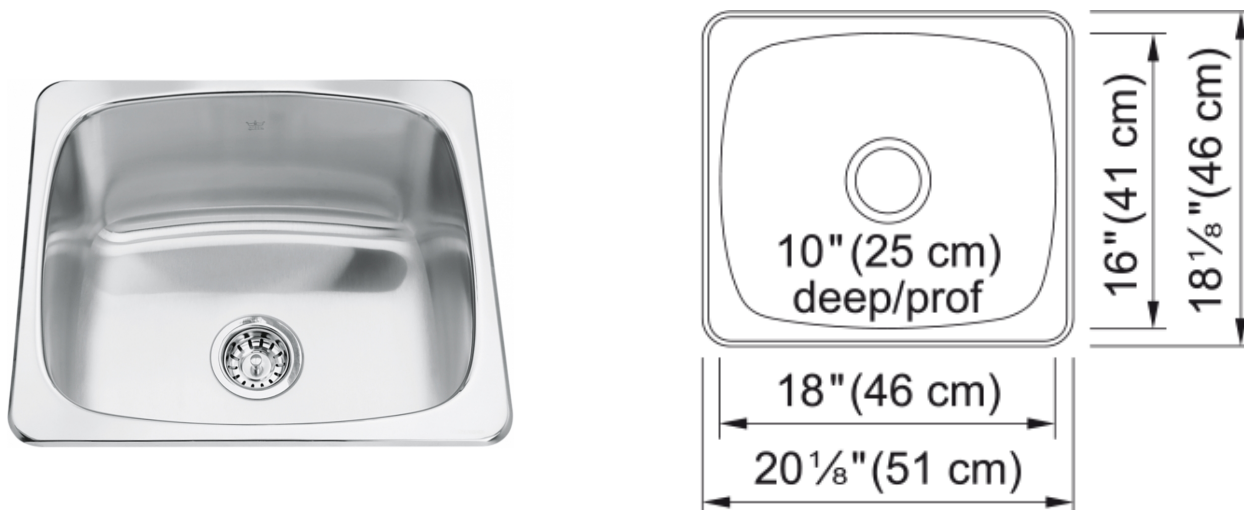

Steel Queen Drop In Sink - QS1820-10 | 101.0557.587

Technical Data

Aspect

Sink type	Sink
Type of material	Stainless steel
Number of bowls	1
Color	Steel
Surface finish	High gloss

Product Dimensions

Exterior size: right to left	18.11
Exterior size: front to back	20.118
Large bowl size: right to left	18
Large bowl size: front to back	16
Large bowl: depth	10

Installation

Minimum cabinet size	24"
----------------------	-----

Product specifications

Installation type	Topmount / drop in
Drain hole	3 1/2"
Position of drainer	No drainer

Product identification

Product brand	Kindred
Collection	Steel Queen