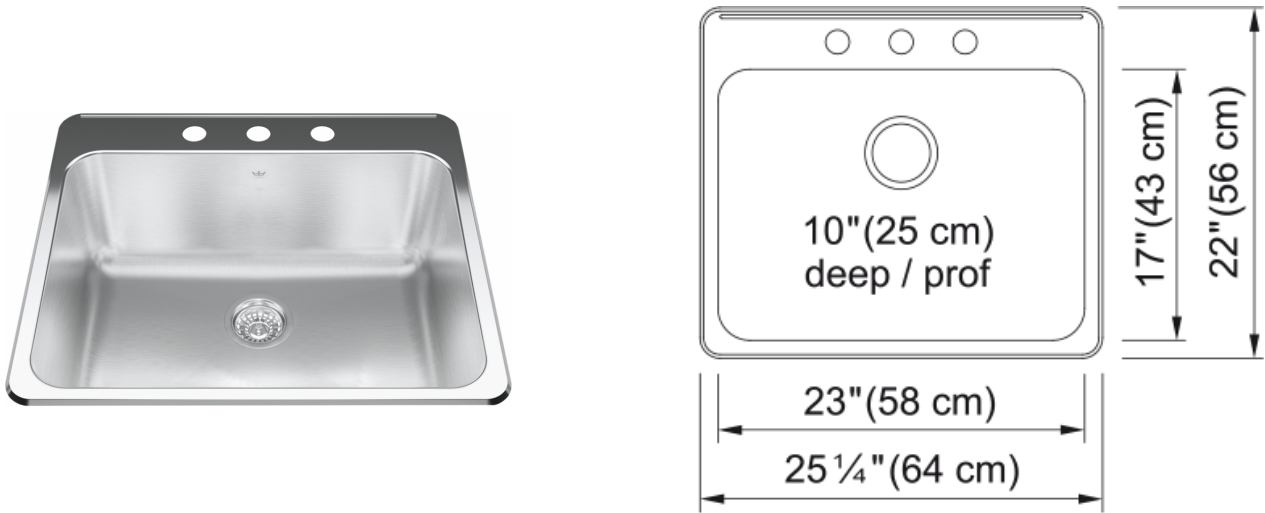

Steel Queen Drop In Sink QSLA2225-10-3 | 101.0522.739

Technical Data

Aspect

Sink type	Sink
Type of material	Stainless steel
Number of bowls	1
Color	Steel
Surface finish	Silk

Product Dimensions

Exterior size: right to left	25.236
Exterior size: front to back	22.008
Large bowl size: right to left	22.992
Large bowl size: front to back	17.008
Large bowl: depth	10

Installation

Minimum cabinet size	27"
----------------------	-----

Product specifications

Installation type	Topmount / drop in
Drain hole	3 1/2"
Position of drainer	No drainer

Product identification

Product brand	Kindred
Collection	Steel Queen
Certified by	CSA

Features

Drainers number	No drainer
Product reversibility	No
Faucet ledge	Yes
Strainer assembly included	Yes
Strainer assembly type	Manual

Overflow	No
Number of faucet holes	3
Soap dispenser hole	No