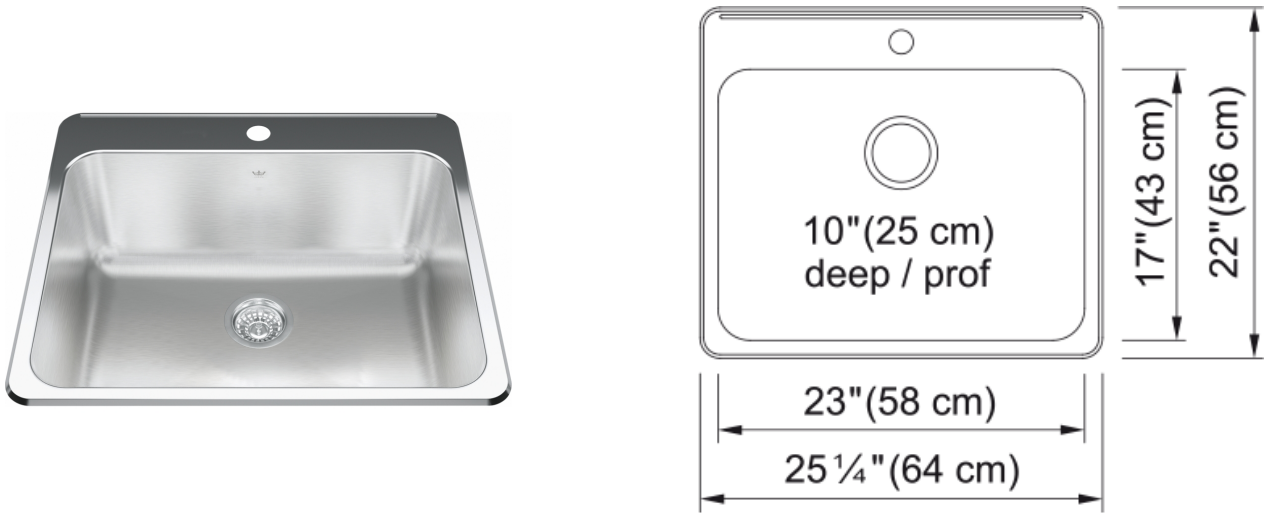

Steel Queen Drop In Sink QSLA2225-10-1 | 101.0522.738

Technical Data

Aspect

| | |
|------------------|-----------------|
| Sink type | Sink |
| Type of material | Stainless steel |
| Number of bowls | 1 |
| Color | Steel |
| Surface finish | Silk |

Product Dimensions

| | |
|--------------------------------|--------|
| Exterior size: right to left | 25.236 |
| Exterior size: front to back | 22.008 |
| Large bowl size: right to left | 22.992 |
| Large bowl size: front to back | 17.008 |
| Large bowl: depth | 10 |