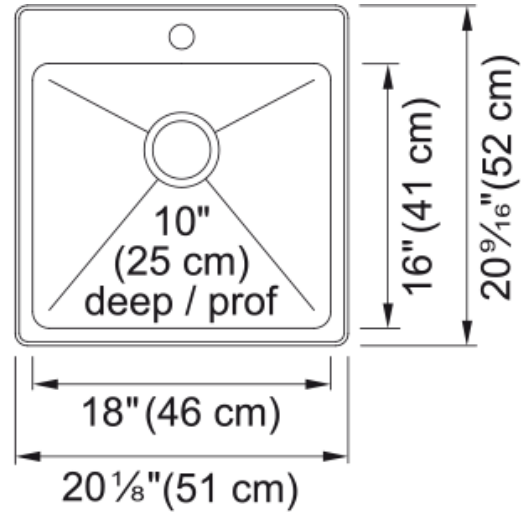

Steel Queen Dualmount Sink QSLF2020-10-1 | 101.0300.792

Technical Data

Aspect

Sink type	Sink
Type of material	Stainless steel
Number of bowls	1
Color	Steel
Surface finish	Silk

Product Dimensions

Exterior size: right to left	20.079
Exterior size: front to back	20.472
Large bowl size: right to left	18.11
Large bowl size: front to back	16.142
Large bowl: depth	9.843

Installation

Minimum cabinet size	24"
----------------------	-----

Product specifications

Installation type	Topmount / drop in
Drain hole	3 1/2"
Position of drainer	No drainer

Product identification

Product brand	Kindred
Collection	Steel Queen