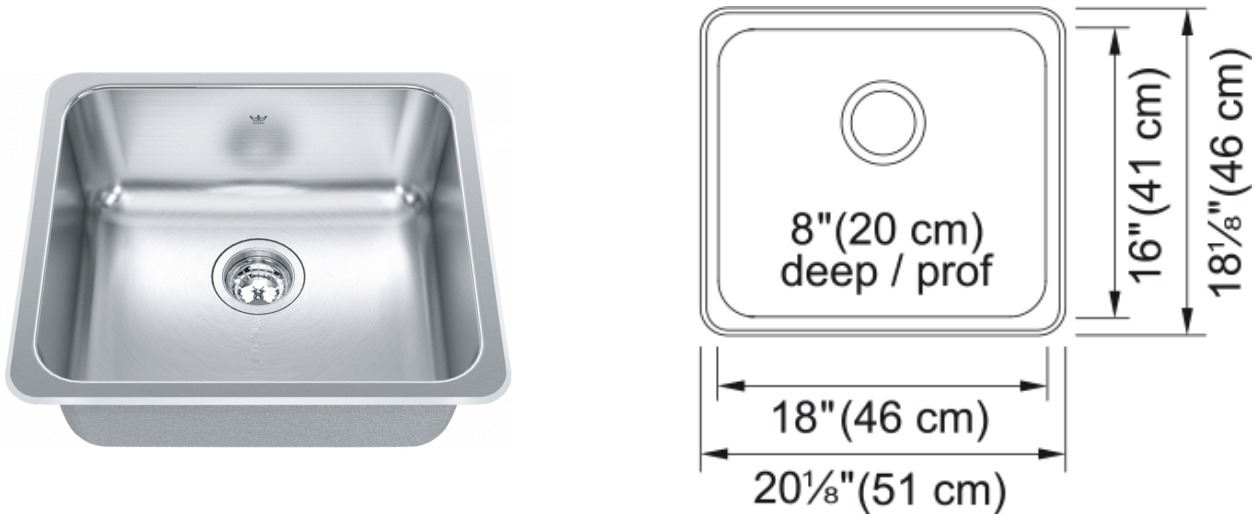

Steel Queen Drop In Sink - QSA1820-8 | 101.0202.331

Technical Data

Aspect

Sink type	Sink
Type of material	Stainless steel
Number of bowls	1
Color	Steel
Surface finish	High gloss

Product Dimensions

Exterior size: right to left	18.11
Exterior size: front to back	20.079
Large bowl size: right to left	18.11
Large bowl size: front to back	16
Large bowl: depth	7.992

Installation

Minimum cabinet size	24"
----------------------	-----

Product specifications

Installation type	Topmount / drop in
Drain hole	3 1/2"
Position of drainer	No drainer

Product identification

Product brand	Kindred
Collection	Steel Queen
Certified by	CSA

Features

Drainers number	No drainer
Product reversibility	No
Faucet ledge	No
Strainer assembly included	Yes
Strainer assembly type	Manual

Overflow	No
Number of faucet holes	No faucet hole
Soap dispenser hole	No