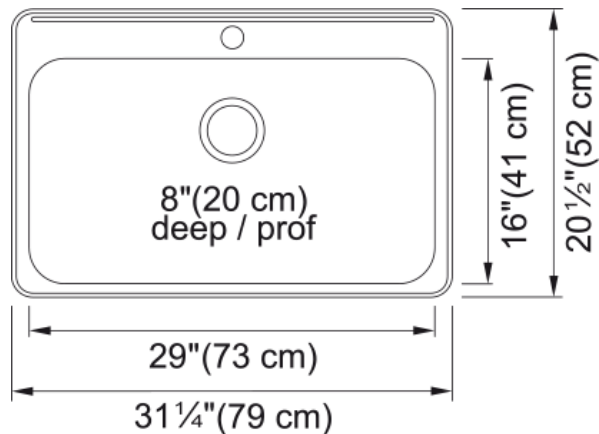

Steel Queen Drop In Sink QSLA2031-8-3 | 101.0202.187

Technical Data

Aspect

Sink type	Sink
Type of material	Stainless steel
Number of bowls	1
Color	Steel
Surface finish	High gloss

Product Dimensions

Exterior size: right to left	31.248
Exterior size: front to back	20.5
Large bowl size: right to left	29
Large bowl size: front to back	16
Large bowl: depth	7.992

Installation

Minimum cabinet size	33"
----------------------	-----

Product specifications

Installation type	Topmount / drop in
Drain hole	3 1/2"
Position of drainer	No drainer

Product identification

Product brand	Kindred
Collection	Steel Queen
Certified by	CSA