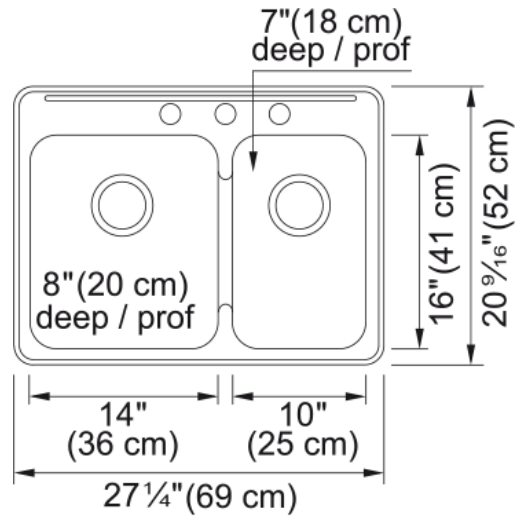

Steel Queen Drop In Sink QCLA2027R-8-3 | 101.0202.031

Technical Data

Aspect

Sink type	Sink
Type of material	Stainless steel
Number of bowls	1,5
Color	Steel
Surface finish	Silk

Product Dimensions

Exterior size: right to left	20.551
Exterior size: front to back	27.244
Large bowl size: right to left	14
Large bowl size: front to back	16
Large bowl: depth	7.992
Small bowl size: right to left	10
Small bowl size: front to back	16
Small bowl: depth	7.008

Installation

Minimum cabinet size	30"
----------------------	-----

Product specifications

Installation type	Topmount / drop in
Drain hole	3 1/2"
Position of drainer	No drainer

Product identification

Product brand	Kindred
Collection	Steel Queen
Certified by	CSA

Features

Drainers number	No drainer
Product reversibility	No

Faucet ledge	Yes
Strainer assembly included	Yes
Strainer assembly type	Manual
Overflow	No
Number of faucet holes	3
Soap dispenser hole	Yes