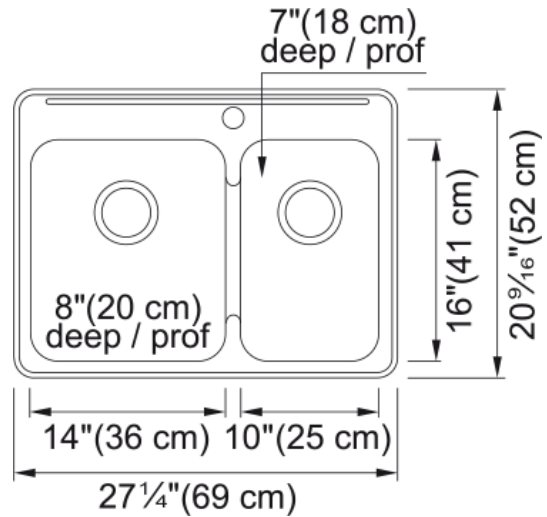

# Steel Queen Drop In Sink QCLA2027R-8-1 | 101.0202.029

### Product Dimensions

Exterior size: right to left	20.551
Exterior size: front to back	27.244
Large bowl size: right to left	14
Large bowl size: front to back	16
Large bowl: depth	7.992
Small bowl size: right to left	10
Small bowl size: front to back	16
Small bowl: depth	7.008

### Installation

Minimum cabinet size	30"
----------------------	-----

### Product specifications

Installation type	Topmount / drop in
Drain hole	3 1/2"
Position of drainer	No drainer