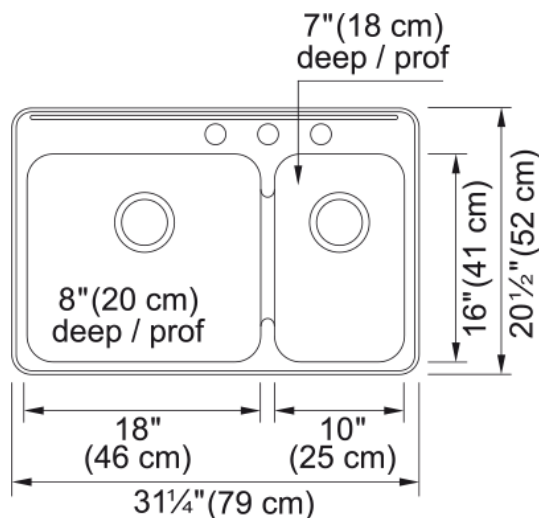

# Steel Queen Drop In Sink QCLA2031R-8-3 | 101.0201.838

### Product Dimensions

Exterior size: right to left	20.512
Exterior size: front to back	31.22
Large bowl size: right to left	18
Large bowl size: front to back	16
Large bowl: depth	7.992
Small bowl size: right to left	10
Small bowl size: front to back	16
Small bowl: depth	7.008

### Installation

Minimum cabinet size	33"
----------------------	-----

### Product specifications

Installation type	Topmount / drop in
Drain hole	3 1/2"
Position of drainer	No drainer