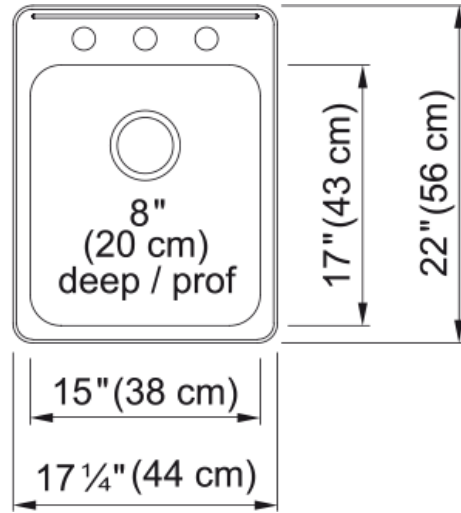

Steel Queen Drop In Sink QSLA2217-8-3 | 101.0169.282

Technical Data

Aspect

Sink type	Sink
Type of material	Stainless steel
Number of bowls	1
Color	Steel
Surface finish	Silk

Product Dimensions

Exterior size: right to left	17.248
Exterior size: front to back	21.969
Large bowl size: right to left	15
Large bowl size: front to back	17.008
Large bowl: depth	7.992

Installation

Minimum cabinet size	21"
----------------------	-----

Product specifications

Installation type	Topmount / drop in
Drain hole	3 1/2"
Position of drainer	No drainer

Product identification

Product brand	Kindred
Collection	Steel Queen
Certified by	CSA

Features

Drainers number	No drainer
Product reversibility	No
Faucet ledge	Yes
Strainer assembly included	Yes
Strainer assembly type	Manual

Overflow	No
Number of faucet holes	3
Soap dispenser hole	Yes