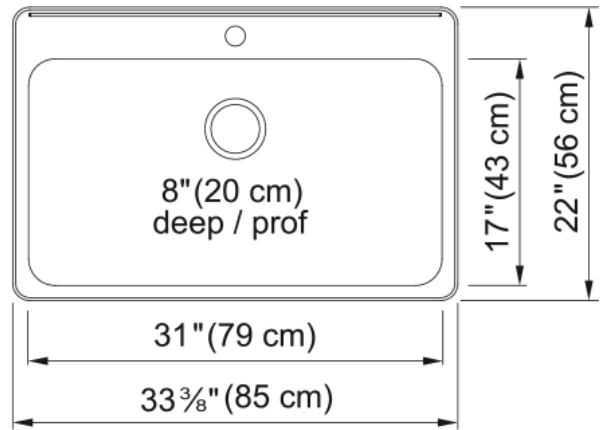

Steel Queen Drop In Sink QSLA2233-8-1 | 101.0169.275

Technical Data

Aspect

Sink type	Sink
Type of material	Stainless steel
Number of bowls	1
Color	Steel
Surface finish	Silk

Product Dimensions

Exterior size: right to left	33.465
Exterior size: front to back	22.047
Large bowl size: right to left	31.102
Large bowl size: front to back	17
Large bowl: depth	7.992

Installation

Minimum cabinet size	36"
----------------------	-----

Product specifications

Installation type	Topmount / drop in
Drain hole	3 1/2"
Position of drainer	No drainer

Product identification

Product brand	Kindred
Collection	Steel Queen
Certified by	CSA