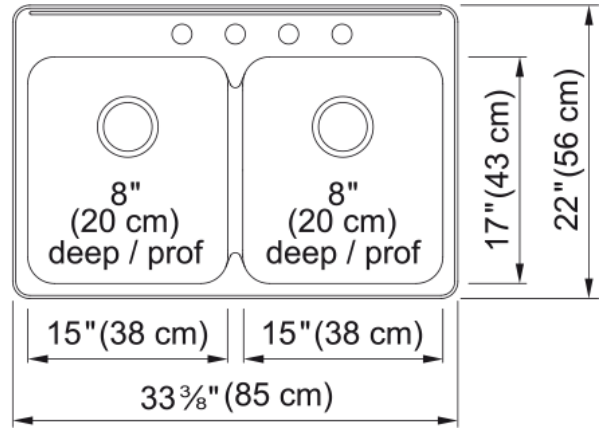

Steel Queen Drop In Sink QDLA2233-8-4 | 101.0169.266

Technical Data

Aspect

Sink type	Sink
Type of material	Stainless steel
Number of bowls	2
Color	Steel
Surface finish	Silk

Product Dimensions

Exterior size: right to left	33.386
Exterior size: front to back	22.008
Large bowl size: right to left	15
Large bowl size: front to back	17.008
Large bowl: depth	7.992
Small bowl size: right to left	15
Small bowl size: front to back	17.008
Small bowl: depth	7.992

Installation

Minimum cabinet size	36"
----------------------	-----

Product specifications

Installation type	Topmount / drop in
Drain hole	3 1/2"
Position of drainer	No drainer

Product identification

Product brand	Kindred
Collection	Steel Queen
Certified by	CSA

Features

Drainers number	No drainer
Product reversibility	No

Faucet ledge	Yes
Strainer assembly included	Yes
Strainer assembly type	Manual
Overflow	No
Number of faucet holes	4
Soap dispenser hole	Yes