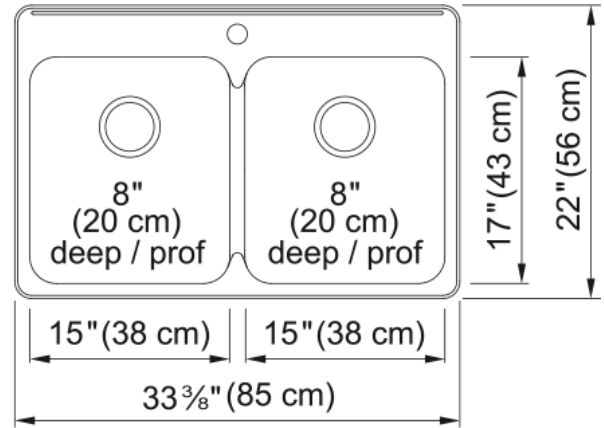

Steel Queen Drop In Sink QDLA2233-8-1 | 101.0169.264

Technical Data

Aspect

Sink type	Sink
Type of material	Stainless steel
Number of bowls	2
Color	Steel
Surface finish	Silk

Product Dimensions

Exterior size: right to left	33.386
Exterior size: front to back	22.008
Large bowl size: right to left	15
Large bowl size: front to back	17.008
Large bowl: depth	7.992
Small bowl size: right to left	15
Small bowl size: front to back	17.008
Small bowl: depth	7.992

Installation

Minimum cabinet size	36"
----------------------	-----

Product specifications

Installation type	Topmount / drop in
Drain hole	3 1/2"
Position of drainer	No drainer

Product identification

Product brand	Kindred
Collection	Steel Queen
Certified by	CSA