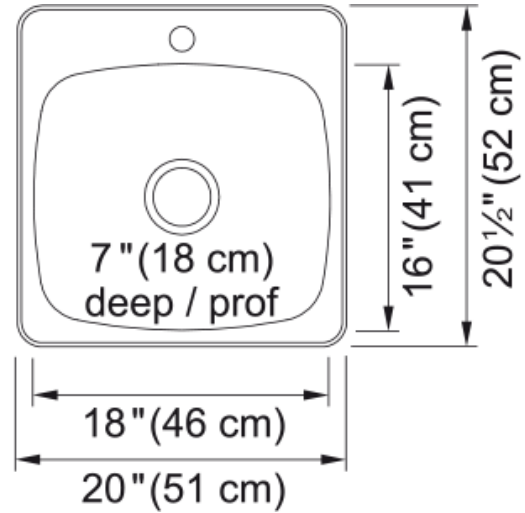

Reginox Drop In Sink - RSL2020-1 | 101.0045.301

Technical Data

Aspect

Sink type	Sink
Type of material	Stainless steel
Number of bowls	1
Color	Steel
Surface finish	High gloss

Product Dimensions

Exterior size: right to left	20.472
Exterior size: front to back	20.079
Large bowl size: right to left	15.984
Large bowl size: front to back	17.992
Large bowl: depth	7.008

Installation

Minimum cabinet size	24"
----------------------	-----

Product specifications

Installation type	Topmount / drop in
Drain hole	3 1/2"
Position of drainer	No drainer

Product identification

Product brand	Kindred
Collection	Reginox

Features

Drainers number	No drainer
Product reversibility	No
Faucet ledge	Yes
Strainer assembly included	Yes
Strainer assembly type	Manual
Overflow	No

Number of faucet holes	1
Soap dispenser hole	No