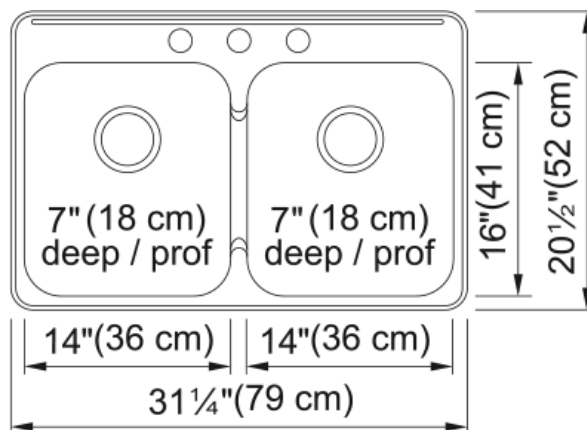

Reginox Drop In Sink - RDL5279-3 | 101.0045.298

Technical Data

Aspect

| | |
|------------------|-----------------|
| Sink type | Sink |
| Type of material | Stainless steel |
| Number of bowls | 2 |
| Color | Steel |
| Surface finish | High gloss |

Product Dimensions

| | |
|--------------------------------|--------|
| Exterior size: right to left | 31.248 |
| Exterior size: front to back | 20.5 |
| Large bowl size: right to left | 14 |
| Large bowl size: front to back | 16 |
| Large bowl: depth | 7.008 |
| Small bowl size: right to left | 14 |
| Small bowl size: front to back | 16 |
| Small bowl: depth | 7.008 |

Installation

| | |
|----------------------|-----|
| Minimum cabinet size | 33" |
|----------------------|-----|

Product specifications

| | |
|---------------------|--------------------|
| Installation type | Topmount / drop in |
| Drain hole | 3 1/2" |
| Position of drainer | No drainer |