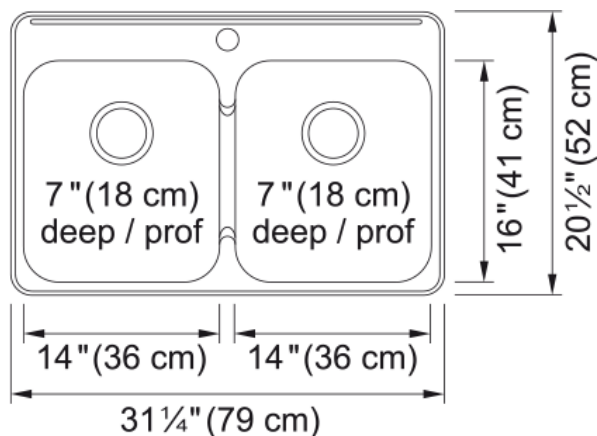

## Reginox Drop In Sink - RDL5279-1 | 101.0045.297

### Technical Data

#### Product Dimensions

Exterior size: right to left	31.248
Exterior size: front to back	20.5
Large bowl size: right to left	14
Large bowl size: front to back	16
Large bowl: depth	7.008
Small bowl size: right to left	14
Small bowl size: front to back	16
Small bowl: depth	7.008

#### Installation

Minimum cabinet size	33"
----------------------	-----