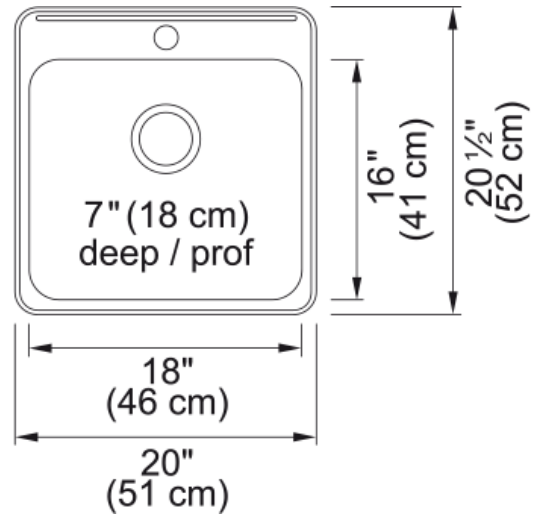

# Steel Queen Drop In Sink - QSL2020-7-1 | 101.0045.225

### Product Dimensions

Exterior size: right to left	20
Exterior size: front to back	20.5
Large bowl size: right to left	18.02
Large bowl size: front to back	16
Large bowl: depth	7.008

### Installation

Minimum cabinet size	24"
----------------------	-----

### Product specifications

Installation type	Topmount / drop in
Drain hole	3 1/2"
Position of drainer	No drainer