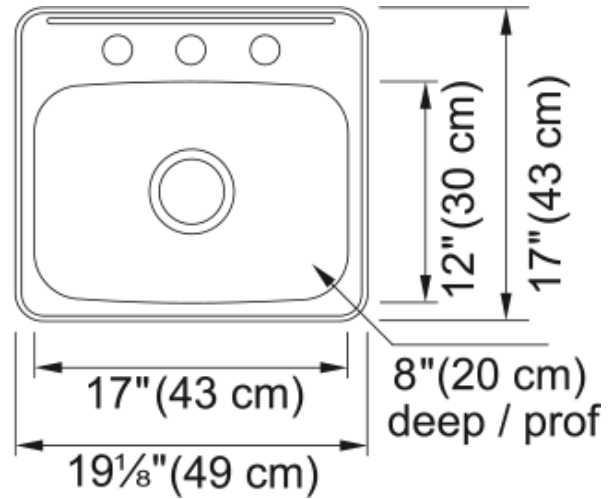

Steel Queen Drop In Sink - QSL1719-8-3 | 101.0045.215

Technical Data

Aspect

Sink type	Sink
Type of material	Stainless steel
Number of bowls	1
Color	Steel
Surface finish	Silk

Product Dimensions

Exterior size: right to left	20.472
Exterior size: front to back	20.079
Large bowl size: right to left	16.142
Large bowl size: front to back	18.11
Large bowl: depth	7.992

Installation

Minimum cabinet size	21"
----------------------	-----

Product specifications

Installation type	Topmount / drop in
Drain hole	3 1/2"
Position of drainer	No drainer

Product identification

Product brand	Kindred
Collection	Steel Queen
Certified by	CSA