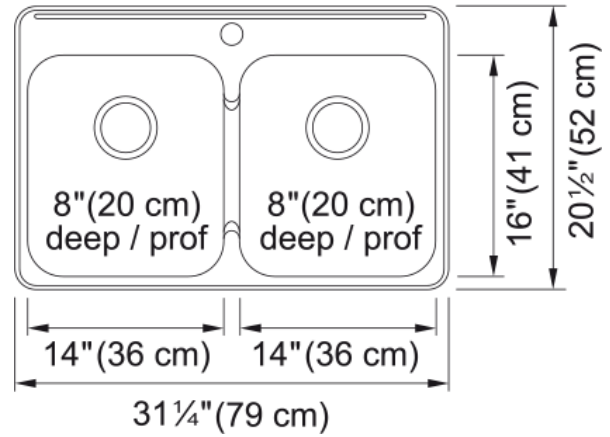

# Steel Queen Drop In Sink - QDL2031-8-1 | 101.0045.180

### Product Dimensions

|                                |        |
|--------------------------------|--------|
| Exterior size: right to left   | 31.248 |
| Exterior size: front to back   | 20.472 |
| Large bowl size: right to left | 14     |
| Large bowl size: front to back | 16     |
| Large bowl: depth              | 7.087  |
| Small bowl size: right to left | 14     |
| Small bowl size: front to back | 16     |
| Small bowl: depth              | 7.087  |

### Installation

|                      |     |
|----------------------|-----|
| Minimum cabinet size | 33" |
|----------------------|-----|

### Product specifications

|                     |                    |
|---------------------|--------------------|
| Installation type   | Topmount / drop in |
| Drain hole          | 3 1/2"             |
| Position of drainer | No drainer         |