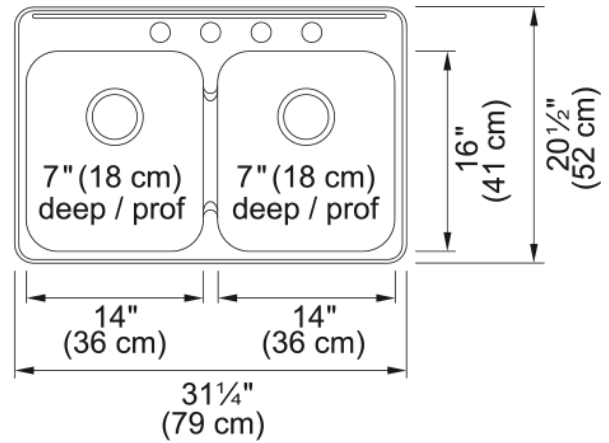

Steel Queen Drop In Sink - QDL2031-7-4 | 101.0045.178

Technical Data

Aspect

Sink type	Sink
Type of material	Stainless steel
Number of bowls	2
Color	Steel
Surface finish	Silk

Product Dimensions

Exterior size: right to left	31.102
Exterior size: front to back	20.472
Large bowl size: right to left	14.173
Large bowl size: front to back	16.142
Large bowl: depth	7.087
Small bowl size: right to left	14.173
Small bowl size: front to back	16.142
Small bowl: depth	7.087

Installation

Minimum cabinet size	33"
----------------------	-----

Product specifications

Installation type	Topmount / drop in
Drain hole	3 1/2"
Position of drainer	No drainer

Product identification

Product brand	Kindred
Collection	Steel Queen
Certified by	CSA

Features

Drainers number	No drainer
Product reversibility	No

Faucet ledge	Yes
Strainer assembly included	Yes
Strainer assembly type	Manual
Overflow	No
Number of faucet holes	3
Soap dispenser hole	Yes