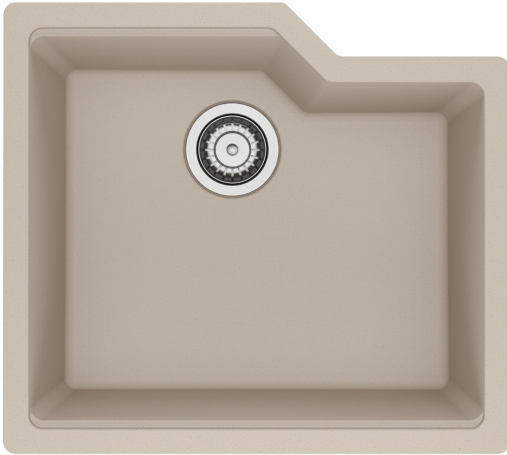

Urban Undermount Sink - MGS2022U-9CHAN | 125.0637.112

Urban Series 22-in x 20-in Undermount Single Bowl Granite Kitchen Sink in Champagne. Crafted in sumptuous natural tones to enhance your home, Kindred Urban undermount granite sinks repel tough stains, including wine, coffee, and grease. Soapy water is all you'll need to clean these models, which have colorfast UV protection to maintain their earthy beauty for years. An integrated accessory rail allows you to slide custom-fit accessories across the sink for efficient food prep and clean-up. Custom-fit accessories are sold separately

Aspect

Sink type	Sink
Type of material	Fragranite
Number of bowls	1
Product color	Champagne
Surface finish	None

Product Dimensions

Length (right to left)	22.047
Width (front to back)	19.685
Large bowl size: right to left	20.433
Large bowl size: front to back	16.732
Large bowl: depth	9.055

Brand	Kindred
Collection	Urban
Certified by	CUPC

Features

Drainers number	No drainer
Product reversibility	No
Faucet ledge	No

Strainer assembly included	No
Strainer Assembly	No waste kit
Overflow	No
Number of faucet holes	No faucet hole
Soap dispenser hole	No