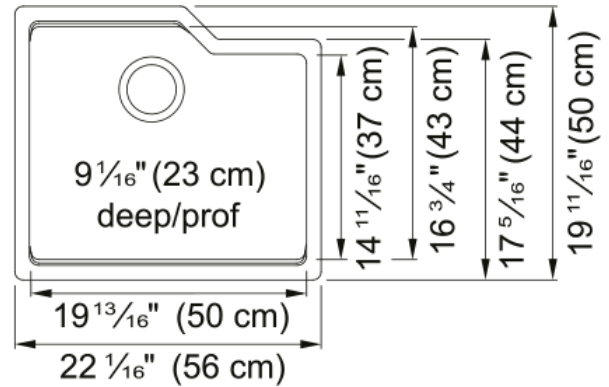

Urban Undermount Sink - MGS2022U-9CHAN | 125.0637.112

Urban Series 22-in x 20-in Undermount Single Bowl Granite Kitchen Sink in Champagne. Crafted in sumptuous natural tones to enhance your home, Kindred Urban undermount granite sinks repel tough stains, including wine, coffee, and grease. Soapy water is all you'll need to clean these models, which have colorfast UV protection to maintain their earthy beauty for years. An integrated accessory rail allows you to slide custom-fit accessories across the sink for efficient food prep and clean-up. Custom-fit accessories are sold separately

Aspect

Sink type	Sink
Type of material	Fragranite
Number of bowls	1
Product color	Champagne
Surface finish	None

Product Dimensions

Length (right to left)	22.047
Width (front to back)	19.685
Large bowl size: right to left	20.433
Large bowl size: front to back	16.732
Large bowl: depth	9.055

Installation

Minimum cabinet size	27"

Product specifications

Installation type	Undermount
Drain hole	3 1/2"
Position of drainer	No drainer
Active Twist Compatibility	No

Product identification

Brand	Kindred
Collection	Urban
Certified by	CUPC

Features

Drainers number	No drainer
Product reversibility	No
Faucet ledge	No