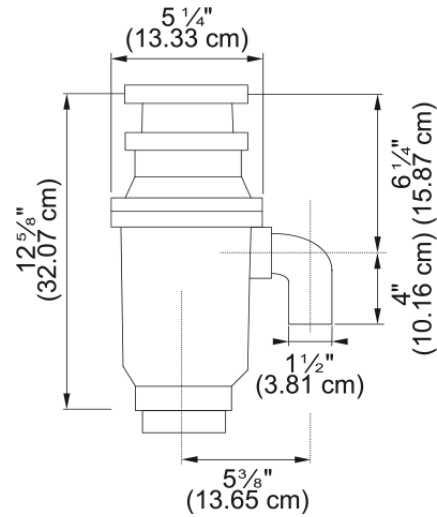

1/3 HP Food Waste Disposer - KWD33C1-EZ | 134.0255.892

Kindred 1/3 Horse Power Continuous Feed Condo Sized Food Waste Disposer. A Kindred food waste disposer simplifies cleanup before and after a meal and decreases the amount of trash you take to the curb – less mess all the way around. This Kindred continuous feed kitchen sink waste disposer features a 1/3 Horsepower motor with 1925 r.p.m that can grind waste scraps instantly using less water and electricity. The Master Torque permanent magnet DC motor reduces jams for lasting service. The Bio Shield antimicrobial agents are permanently molded into the disposer to eliminate bacteria caused odors. Kindred waste disposals are safe for use with septic tanks that are sized for your home. The EZ mount installation system simplifies disposal installation - No snap ring, No custom tools, and No screws to tighten!

Aspect

Product type Food waste disposer

Energy specifications

Voltage 110 V

Product identification

Brand Kindred

Collection Disposer

Features

Horsepower 1/3 HP