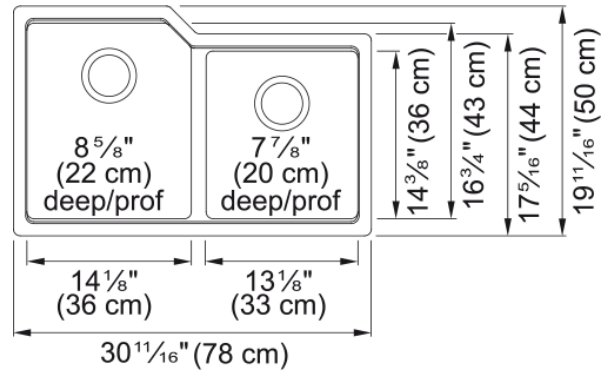

Urban Undermount Sink - MGC2031U-9CHA | 125.0637.126

Urban Series 31-in x 20-in Undermount Double Bowl Granite Kitchen Sink in Champagne. Crafted in sumptuous natural tones to enhance your home, Kindred Urban undermount granite sinks repel tough stains, including wine, coffee, and grease. Soapy water is all you'll need to clean these models, which have colorfast UV protection to maintain their earthy beauty for years. The Sanitized® hygiene feature will protect your sink from odor-causing bacteria and reduce your clean-up time. An integrated accessory rail allows you to slide custom-fit accessories across the sink for efficient food prep and clean-up. Custom-fit accessories are sold separately

Aspect

Sink type	Sink
Type of material	Granite
Number of bowls	2
Color	Champagne
Surface finish	None

Product Dimensions

Length (right to left)	30.709
Width (front to back)	19.685
Large bowl size: right to left	14.173
Large bowl size: front to back	16.732
Large bowl: depth	8.661
Small bowl size: right to left	12.992
Small bowl size: front to back	14.37
Small bowl: depth	7.874

Installation

Minimum cabinet size	33"

Product specifications

Installation type	Undermount
Drain hole	3 1/2"
Position of drainer	No drainer

Product identification

Product brand	Kindred
Collection	Urban
Certified by	CUPC

Features