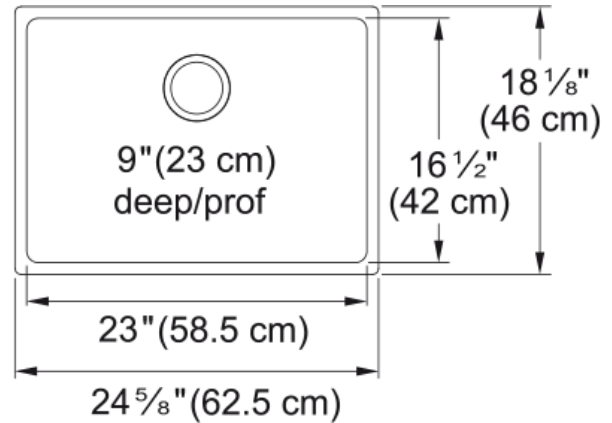

Brookmore Undermount Sink - BSU1825-9 | 122.0637.641

Brookmore Collection 24.7-in x 18.2-in Undermount Single Bowl Stainless Steel Kitchen Sink. The Brookmore stainless steel sink collection will create something truly unique that fits both prepping and cleaning needs. Made with high-quality 18-gauge stainless steel with a rich chromium content that helps shield the material from corrosion and prevents bacterial growth. The undermount sink style provides a sleek, modern look and makes cleaning up spills and messes easy. The spacious 9" deep bowl is perfect for soaking and washing stacks of dishes, and the sound-dampening system goes to work to reduce the noise caused by a garbage disposal or running water.

Aspect

Sink type	Sink
Type of material	Stainless steel
Number of bowls	1
Color	Steel
Surface finish	Pearl

Product Dimensions

Exterior size: right to left	24.606
Exterior size: front to back	18.11
Large bowl size: right to left	23.031
Large bowl size: front to back	16.535
Large bowl: depth	9

Installation

Minimum cabinet size	27"
----------------------	-----

Product specifications

Installation type	Undermount
Drain hole	3 1/2"
Position of drainer	No drainer

Product identification

Product brand	Kindred
Collection	Brookmore
Certified by	IAPMO