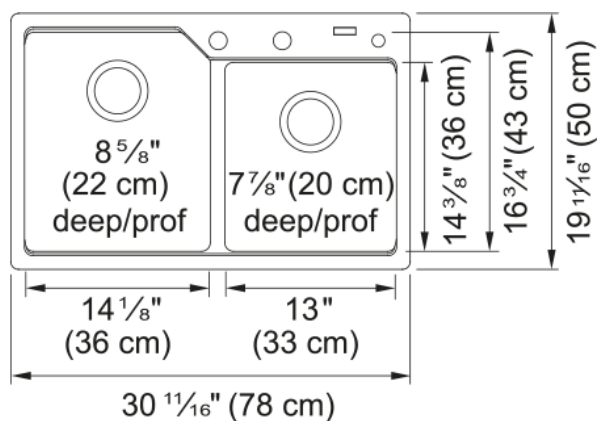

Urban Drop In Sink - MGCM2031-9CHA | 114.0637.970

Urban Series 31-in x 20-in Drop In Double Bowl Granite Kitchen Sink in Champagne. The natural textures and earth tones of our Urban Granite drop in sink collection will elevate your kitchen to match any contemporary or organic modern inspired style. This sink is made from high-quality quartz and acrylic resin and is robust enough to withstand hot pans straight from the oven. The Sanitized® hygiene feature will protect your sink from odor-causing bacteria and reduce your clean-up time. An integrated accessory rail allows you to slide custom-fit accessories across the sink for efficient food prep and clean-up. Custom-fit accessories sold separately

Aspect

Sink type	Sink
Type of material	Granite
Number of bowls	2
Color	Champagne
Surface finish	None

Product Dimensions

Length (right to left)	30.709
Width (front to back)	19.685
Large bowl size: right to left	14.134
Large bowl size: front to back	16.732
Large bowl: depth	8.661
Small bowl size: right to left	13.071
Small bowl size: front to back	14.331
Small bowl: depth	7.874

Installation

Minimum cabinet size	33"
----------------------	-----

Product specifications

Installation type	Topmount / drop in
Drain hole	3 1/2"
Position of drainer	No drainer

Product identification

Product brand	Kindred
Collection	Urban
Certified by	CUPC