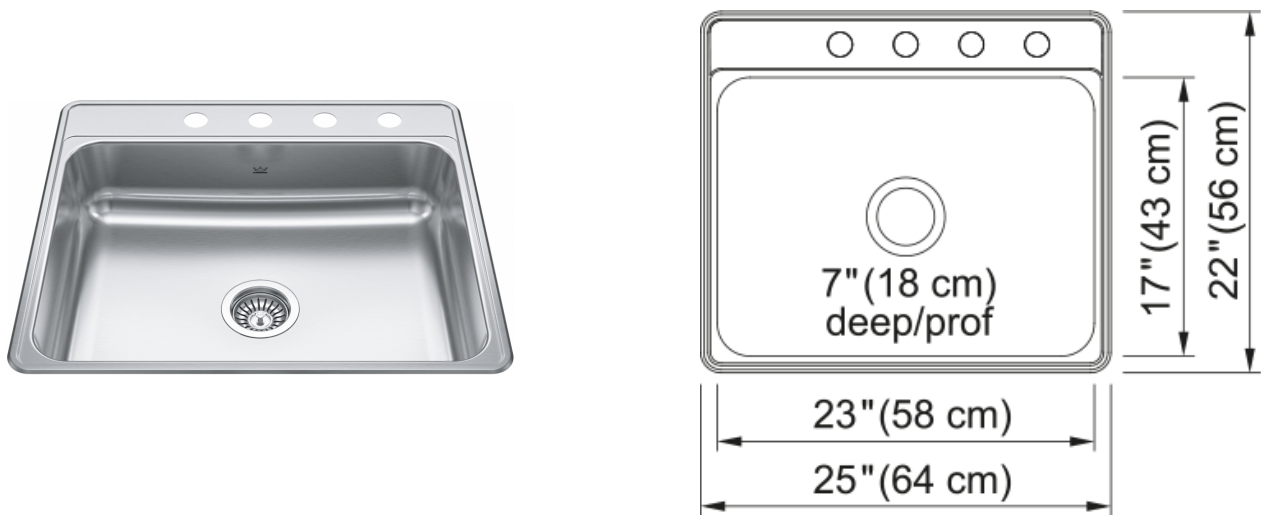

Creemore Drop In Sink - CSLA2522-7-4 | 101.0637.048

Creemore 25-in x 22-in Drop In Single Bowl 4-Hole Stainless Steel Kitchen Sink. Real life meets real simplicity with EZ Torque installation on these Creemore sinks. Our revolutionary installation system lets you drop and drill your sink into place, securely locking the sink to the countertop. Easier installation means enjoying your kitchen sooner. Made from sturdy 22-gauge stainless steel with a pore-free surface that does not harbor bacteria, it is naturally hygienic and easy to clean. Sound-reducing pads are placed at key points to help absorb the sounds from water splashing. The stylish and functional design joins impressively in transitional and contemporary kitchens.

Aspect

| | |
|------------------|-----------------|
| Sink type | Sink |
| Type of material | Stainless steel |
| Number of bowls | 1 |
| Product color | Steel |
| Surface finish | Silk |

Product Dimensions

| | |
|--------------------------------|----|
| Length (right to left) | 25 |
| Width (front to back) | 22 |
| Large bowl size: right to left | 23 |
| Large bowl size: front to back | 17 |
| Large bowl: depth | 7 |