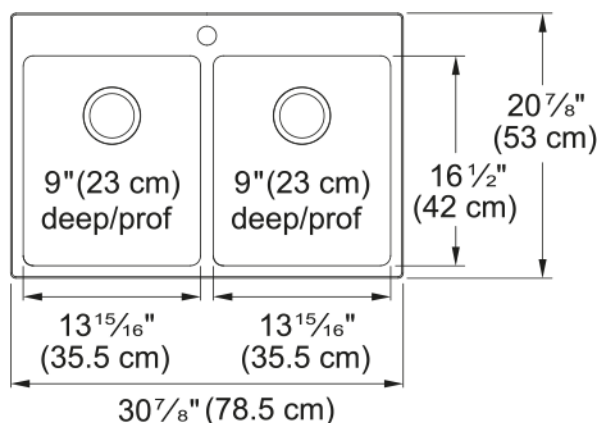

## Brookmore Drop In Sink - BDL2131-9-1 | 101.0636.961

Brookmore Collection 31-in x 21-in Drop in Double Bowl Stainless Steel Kitchen Sink. The Brookmore stainless steel sink collection will create something truly unique that fits both prepping and cleaning needs. Made with high-quality 18-gauge stainless steel with a rich chromium content that helps shield the material from corrosion and prevents bacterial growth. This sink features the EZ Torque™ simplified fastener system that lets you quickly drop and drill your sink into place, securely locking the sink to the countertop. The spacious 9" deep bowls are perfect for soaking and washing stacks of dishes, and the sound-dampening system goes to work to reduce the noise caused by a garbage disposal or running water.

### Product Dimensions

Exterior size: right to left	30.906
Exterior size: front to back	20.866
Large bowl size: right to left	14.016
Large bowl size: front to back	16.535
Large bowl: depth	9.055
Small bowl size: right to left	14.016
Small bowl size: front to back	16.535
Small bowl: depth	9.055

### Installation

Minimum cabinet size	33"
----------------------	-----

### Product specifications

Installation type	Topmount / drop in
Drain hole	3 1/2"
Position of drainer	No drainer