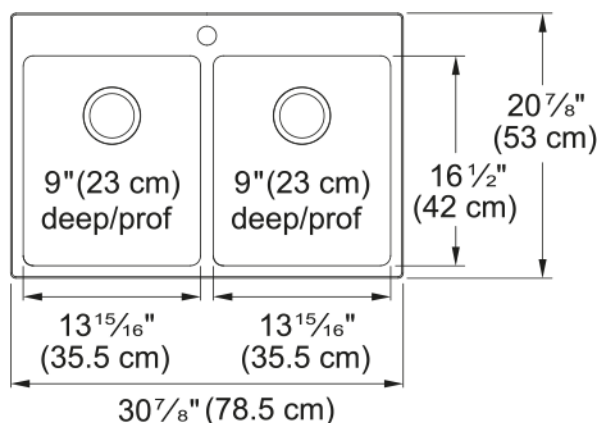

## Brookmore Drop In Sink - BDL2131-9-1 | 101.0636.961

Brookmore Collection 31-in x 21-in Drop in Double Bowl Stainless Steel Kitchen Sink. The Brookmore stainless steel sink collection will create something truly unique that fits both prepping and cleaning needs. Made with high-quality 18-gauge stainless steel with a rich chromium content that helps shield the material from corrosion and prevents bacterial growth. This sink features the EZ Torque™ simplified fastener system that lets you quickly drop and drill your sink into place, securely locking the sink to the countertop. The spacious 9" deep bowls are perfect for soaking and washing stacks of dishes, and the sound-dampening system goes to work to reduce the noise caused by a garbage disposal or running water.

### Product Dimensions

Length (right to left)	30.906
Width (front to back)	20.866
Large bowl size: right to left	14.016
Large bowl size: front to back	16.535
Large bowl: depth	9.055
Small bowl size: right to left	14.016
Small bowl size: front to back	16.535
Small bowl: depth	9.055

### Installation

Minimum cabinet size	33"
----------------------	-----

### Product specifications

Installation type	Topmount / drop in
Drain hole	3 1/2"
Position of drainer	No drainer