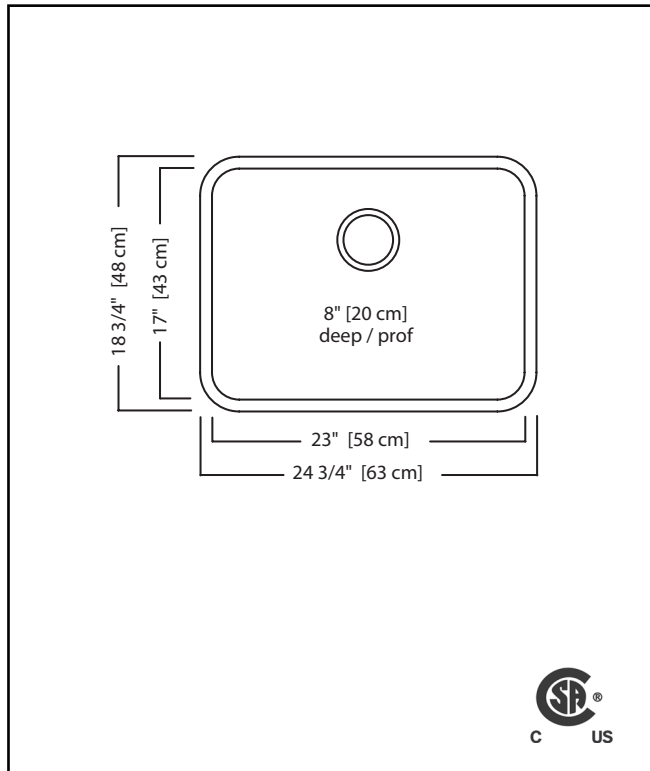

### SINGLE BOWL 20 GAUGE UNDERMOUNT

MODEL: QSUA1925-8N

- ✓ Resilient finish offers lasting durability
- ✓ Rear off-set drain maximizes the usable bottom surface of the bowl while also creating extra cabinet space beneath the sink
- ✓ Sound dampening system that reduces excess noise from running water and disposal vibration
- ✓ Undermount installation creates a seamless profile to bring sleek style to any kitchen

### TECHNICAL FEATURES

OVERALL SINK SIZE (OD)	18 3/4" FB x 24 3/4" LR
BOWL SIZE (ID)	17" FB x 23" LR x 8" DP
MINIMUM CABINET SIZE	30"
MATERIAL	20 Gauge
CORNER RADIUS	50 mm
STAINLESS STEEL FINISH	Satin Finished Bowl with Silk Finished Rim
DRAIN HOLE LOCATION	Rear
INSTALLATION TYPE	Undermount
SOUND COATING	Undercoating
WEIGHT	14.5 lbs
WARRANTY	Limited Lifetime
COUNTRY OF ORIGIN	Canada