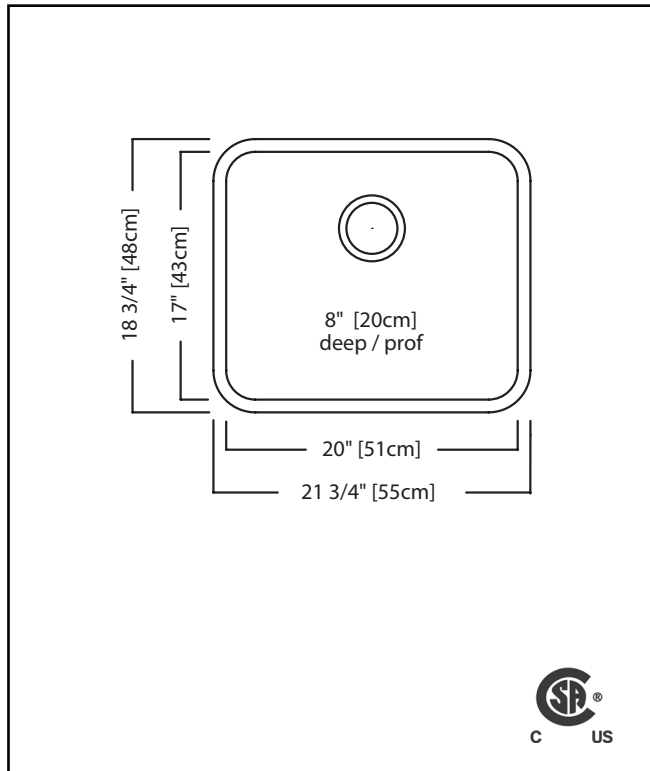

KINDRED

STEEL QUEEN

SINGLE BOWL 20 GAUGE UNDERMOUNT

MODEL: QSUA1922-8N

- ✓ Resilient finish offers lasting durability
- ✓ Rear off-set drain maximizes the usable bottom surface of the bowl while also creating extra cabinet space beneath the sink
- ✓ Sound dampening system that reduces excess noise from running water and disposal vibration
- ✓ Undermount installation creates a seamless profile to bring sleek style to any kitchen

TECHNICAL FEATURES

OVERALL SINK SIZE (OD)	18 3/4" FB x 21 3/4" LR
BOWL SIZE (ID)	17" FB x 20" LR x 8" DP
MINIMUM CABINET SIZE	27"
MATERIAL	20 Gauge
CORNER RADIUS	50 mm
STAINLESS STEEL FINISH	Satin Finished Bowl with Silk Finished Rim
DRAIN HOLE LOCATION	Rear
INSTALLATION TYPE	Undermount
SOUND COATING	Undercoating
WEIGHT	12.1 lbs
WARRANTY	Limited Lifetime
COUNTRY OF ORIGIN	Canada