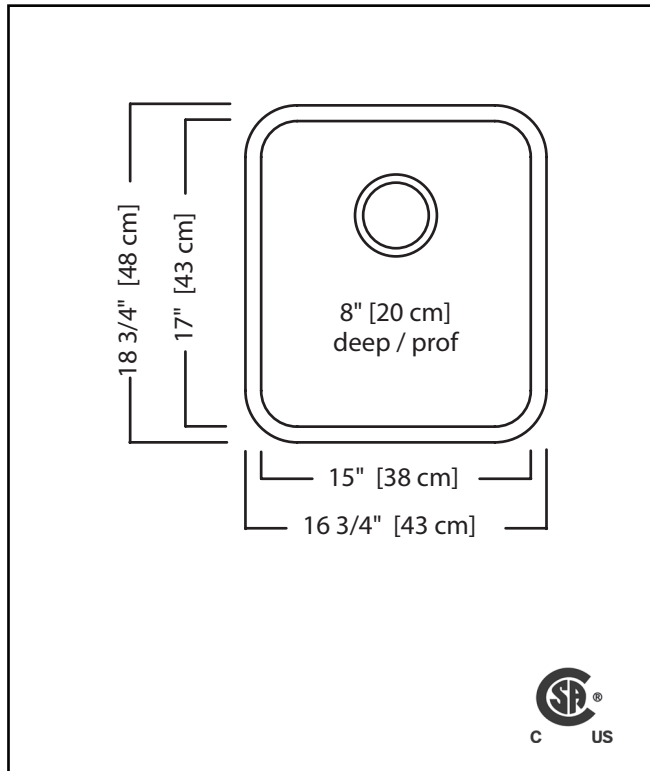

KINDRED

STEEL QUEEN

SINGLE BOWL 20 GAUGE UNDERMOUNT

MODEL: QSUA1917-8N

- ✓ Resilient finish offers lasting durability
- ✓ Rear off-set drain maximizes the usable bottom surface of the bowl while also creating extra cabinet space beneath the sink
- ✓ Sound dampening system that reduces excess noise from running water and disposal vibration
- ✓ Undermount installation creates a seamless profile to bring sleek style to any kitchen

TECHNICAL FEATURES

OVERALL SINK SIZE (OD)	18 3/4" FB x 16 3/4" LR
BOWL SIZE (ID)	17" FB x 15" LR x 8" DP
MINIMUM CABINET SIZE	21"
MATERIAL	20 Gauge
CORNER RADIUS	50 mm
STAINLESS STEEL FINISH	Satin Finish Bowl with Silk Finished Rim
DRAIN HOLE LOCATION	Rear
INSTALLATION TYPE	Undermount
SOUND COATING	Undercoating
WEIGHT	9.2 lbs
WARRANTY	Limited Lifetime
COUNTRY OF ORIGIN	Canada