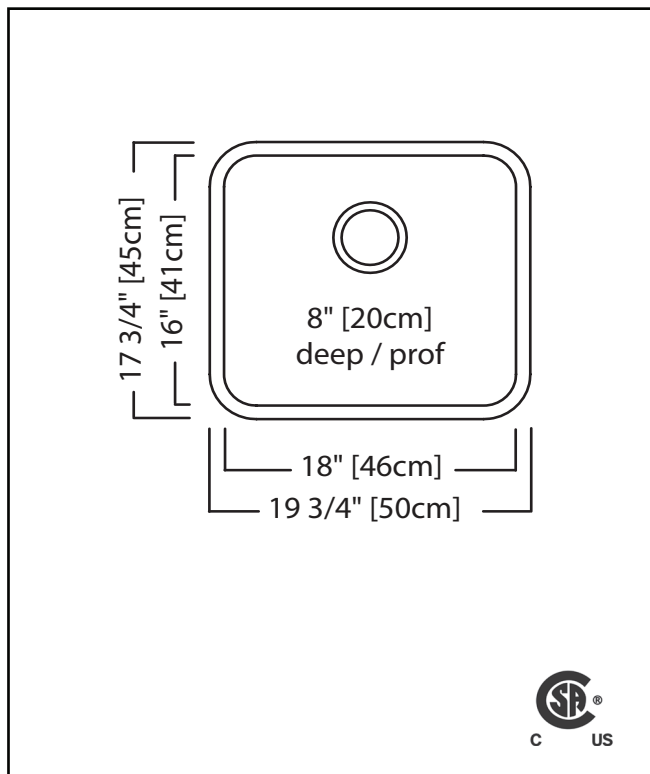

KINDRED

STEEL QUEEN

SINGLE BOWL 20 GAUGE UNDERMOUNT

MODEL: QSUA1820-8N

- ✓ Resilient finish offers lasting durability
- ✓ Rear off-set drain maximizes the usable bottom surface of the bowl while also creating extra cabinet space beneath the sink
- ✓ Sound dampening system that reduces excess noise from running water and disposal vibration
- ✓ Undermount installation creates a seamless profile to bring sleek style to any kitchen

TECHNICAL FEATURES

OVERALL SINK SIZE (OD)	17 3/4" FB x 19 3/4" LR
BOWL SIZE (ID)	16" FB x 18" LR x 8" DP
MINIMUM CABINET SIZE	24"
MATERIAL	20 Gauge
CORNER RADIUS	50 mm
STAINLESS STEEL FINISH	Satin Finish Bowl with Silk Finished Rim
DRAIN HOLE LOCATION	Rear
INSTALLATION TYPE	Undermount
SOUND COATING	Undercoating
WEIGHT	9.3 lbs
WARRANTY	Limited Lifetime
COUNTRY OF ORIGIN	Canada