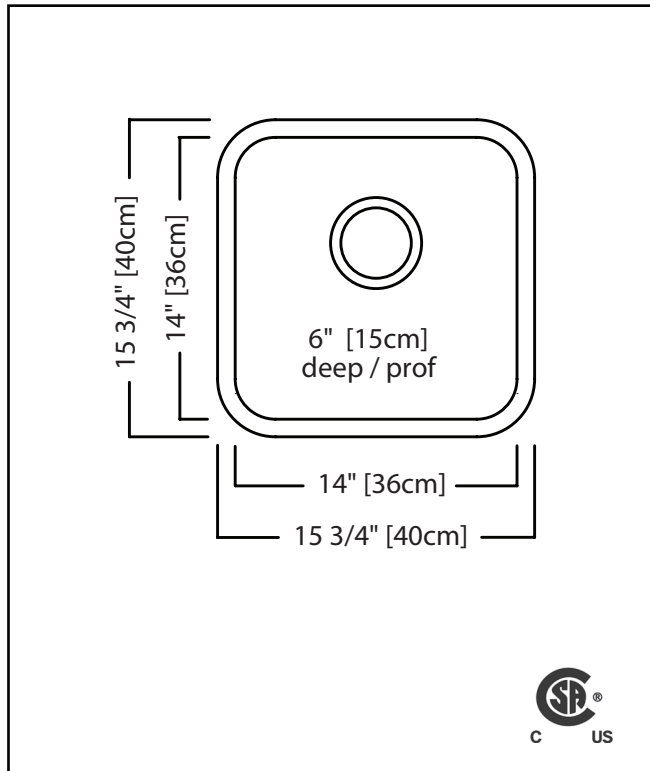

### SINGLE BOWL 20 GAUGE UNDERMOUNT

MODEL: QSUA1616-6N

- ✓ Resilient finish offers lasting durability
- ✓ Rear off-set drain maximizes the usable bottom surface of the bowl while also creating extra cabinet space beneath the sink
- ✓ Sound dampening system that reduces excess noise from running water and disposal vibration
- ✓ Undermount installation creates a seamless profile to bring sleek style to any kitchen

### TECHNICAL FEATURES

OVERALL SINK SIZE (OD)	15 3/4" FB x 15 3/4" LR
BOWL SIZE (ID)	14" FB x 14" LR x 6" DP
MINIMUM CABINET SIZE	21"
MATERIAL	20 Gauge
CORNER RADIUS	50 mm
STAINLESS STEEL FINISH	Satin Finish Bowl with Silk Finished Rim
DRAIN HOLE LOCATION	Rear
INSTALLATION TYPE	Undermount
SOUND COATING	Undercoating
WEIGHT	5.5 lbs
WARRANTY	Limited Lifetime
COUNTRY OF ORIGIN	Canada