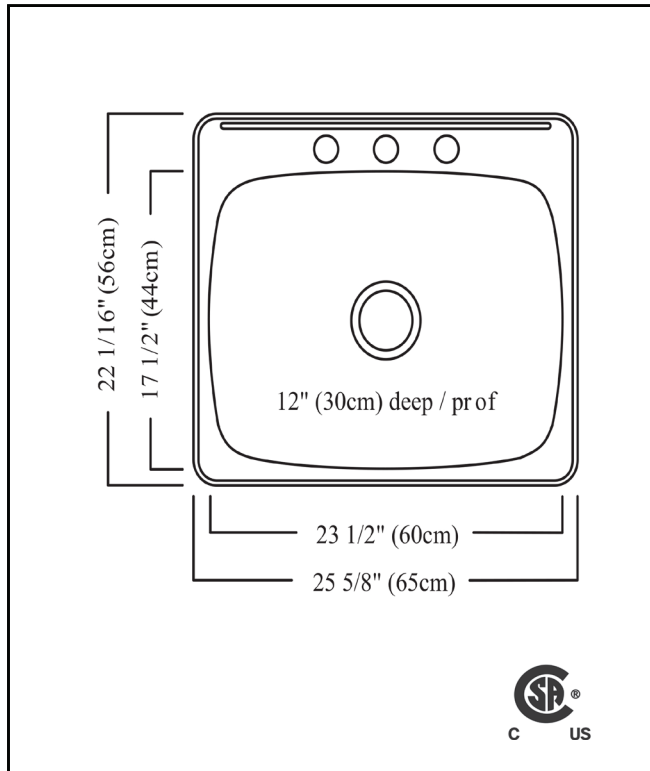

KINDRED

STEEL QUEEN

SINGLE BOWL 20 GAUGE UNDERMOUNT

MODEL: QSU1820-10N

- ✓ Seamless profile brings sleek style to any kitchen
- ✓ Sound dampening system that reduces excess noise from running water and disposal vibration
- ✓ Resilient finish offers lasting durability
- ✓ Worry free 20 gauge steel from the industry leader in stainless

TECHNICAL FEATURES

OVERALL SINK SIZE (OD)	18 1/8" FB x 20 1/8" LR
BOWL SIZE (ID)	16" FB x 18" LR x 10" DP
MINIMUM CABINET SIZE	24"
MATERIAL	20 Gauge
BOWL CORNER RADIUS	70 mm
STAINLESS STEEL FINISH	Satin Finished Bowl with Mirror Finished Rim
DRAIN HOLE LOCATION	Center
INSTALLATION TYPE	Undermount
SOUND COATING	Undercoating
WEIGHT	12.1lbs
WARRANTY	Limited Lifetime
COUNTRY OF ORIGIN	Canada