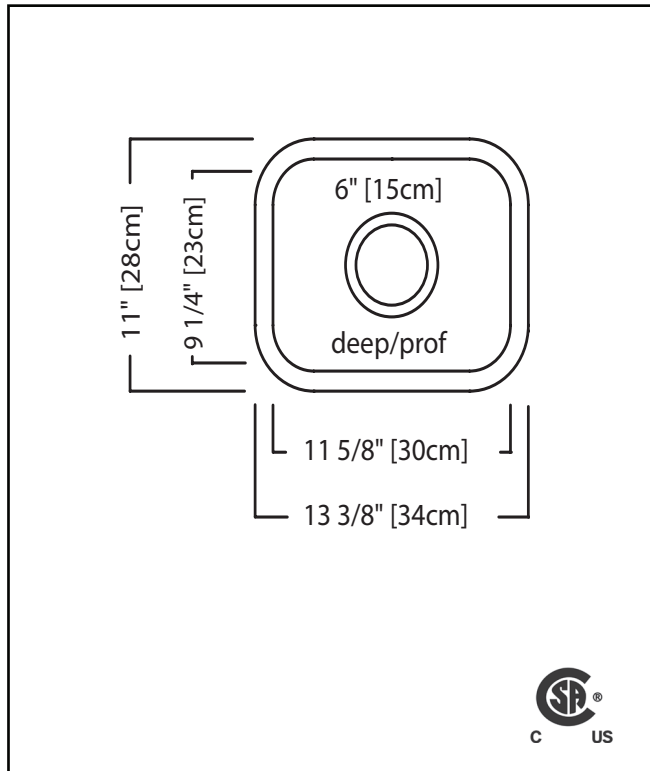

### TECHNICAL FEATURES

OVERALL SINK SIZE (OD)	11" FB x 13 3/8" LR
BOWL SIZE (ID)	9 1/4" FB x 11 5/8" LR x 6" DP
MINIMUM CABINET SIZE	18"
MATERIAL	20 Gauge
CORNER RADIUS	50 mm
STAINLESS STEEL FINISH	Satin Finish Bowl with Silk Finished Rim
DRAIN HOLE LOCATION	Center
INSTALLATION TYPE	Undermount
SOUND COATING	Undercoating
WEIGHT	3.8 lbs
WARRANTY	Limited Lifetime
COUNTRY OF ORIGIN	Canada