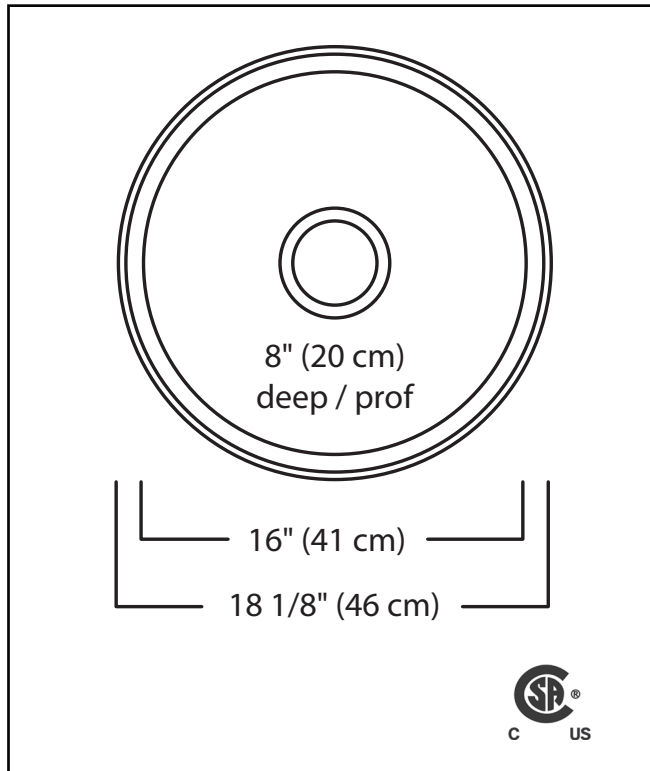

## TECHNICAL FEATURES

OVERALL SINK SIZE (OD)	18" Diameter
BOWL SIZE (ID)	16" Diameter x 8" DP
MINIMUM CABINET SIZE	21"
MATERIAL	20 Gauge
STAINLESS STEEL FINISH	Satin Finished Bowl with Mirror Finished Rim
DRAIN HOLE LOCATION	Center
INSTALLATION TYPE	Undermount
SOUND COATING	Undercoating
WEIGHT	8.5lbs
WARRANTY	Limited Lifetime
COUNTRY OF ORIGIN	Canada