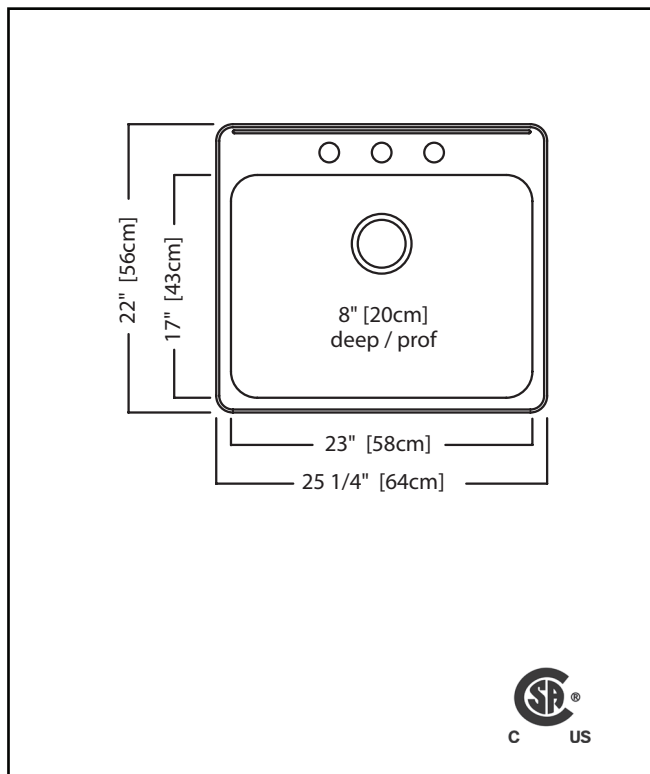

KINDRED

STEEL QUEEN

SINGLE BOWL 20 GAUGE TOPMOUNT/DROP IN

MODEL: QSLA2225-8-4N (4 FAUCET HOLES)

MODEL: QSLA2225-8-3N (3 FAUCET HOLES)

MODEL: QSLA2225-8-1N (1 FAUCET HOLE)

- ✓ EZ Torque hassle-free installation system that simplifies the installation process...just drop and drill
- ✓ Sound dampening system that reduces excess noise from running water and disposal vibration
- ✓ Rear off-set drain maximizes the usable bottom surface of the bowl while also creating extra cabinet space beneath the sink
- ✓ Resilient finish offers lasting durability

TECHNICAL FEATURES

OVERALL SINK SIZE (OD)	22" FB x 25 1/4" LR
BOWL SIZE (ID)	17" FB x 23" LR x 8" DP
MINIMUM CABINET SIZE	27"
MATERIAL	20 Gauge
CORNER RADIUS	50 mm
STAINLESS STEEL FINISH	Satin Finish with Mirror Finished Rim
DRAIN HOLE LOCATION	Rear
INSTALLATION TYPE	Topmount/Drop In
SOUND COATING	Undercoating
WEIGHT	15.0 lbs
WARRANTY	Limited Lifetime
COUNTRY OF ORIGIN	Canada