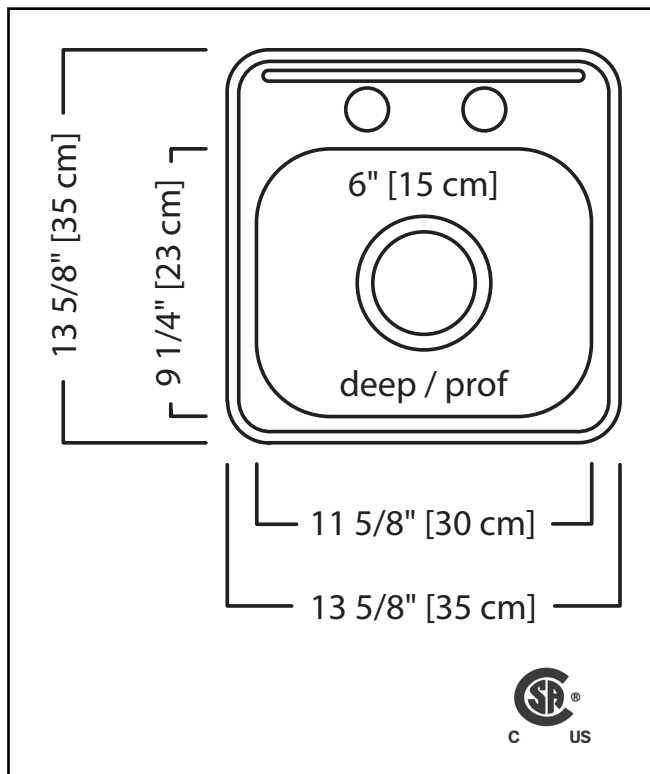

KINDRED

STEEL QUEEN

SINGLE BOWL 20 GAUGE TOPMOUNT/DROP IN

MODEL: QSL1313-6-2N (2 FAUCET HOLES)

MODEL: QSL1313-6-1N (1 FAUCET HOLE)

- ✓ EZ Torque hassle-free installation system that simplifies the installation process...just drop and drill
- ✓ Sound dampening system that reduces excess noise from running water and disposal vibration
- ✓ Resilient finish offers lasting durability
- ✓ Worry free 20 gauge steel from the industry leader in stainless

TECHNICAL FEATURES

OVERALL SINK SIZE (OD)	13 5/8" FB x 13 5/8" LR
BOWL SIZE (ID)	9 1/4" FB x 11 5/8" LR x 6" DP
MINIMUM CABINET SIZE	18"
MATERIAL	20 Gauge
BOWL CORNER RADIUS	50 mm
STAINLESS STEEL FINISH	Satin Finished Bowl with Mirror Finished Rim
DRAIN HOLE LOCATION	Center
INSTALLATION TYPE	Topmount/Drop In
SOUND COATING	Undercoating
WEIGHT	4.7lbs
WARRANTY	Limited Lifetime
COUNTRY OF ORIGIN	Canada