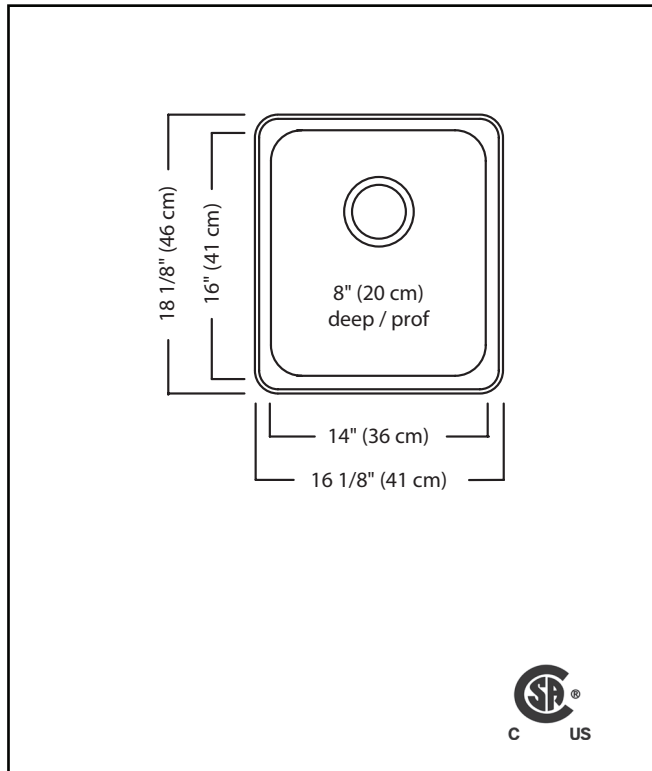

KINDRED

STEEL QUEEN

SINGLE BOWL 20 GAUGE TOPMOUNT/DROP IN

MODEL: QSA1816-8N

- ✓ EZ Torque hassle-free installation system that simplifies the installation process...just drop and drill
- ✓ Sound dampening system that reduces excess noise from running water and disposal vibration
- ✓ Rear off-set drain maximizes the usable bottom surface of the bowl while also creating extra cabinet space beneath the sink
- ✓ Resilient finish offers lasting durability

TECHNICAL FEATURES

OVERALL SINK SIZE (OD)	18 1/8" FB x 16 1/8" LR
BOWL SIZE (ID)	16" FB x 14" LR x 8" DP
MINIMUM CABINET SIZE	18"
MATERIAL	20 Gauge
CORNER RADIUS	50 mm
STAINLESS STEEL FINISH	Satin Finish with Mirror Finished Rim
DRAIN HOLE LOCATION	Rear
INSTALLATION TYPE	Topmount/Drop In
SOUND COATING	Undercoating
WEIGHT	8.2 lbs
WARRANTY	Limited Lifetime
COUNTRY OF ORIGIN	Canada