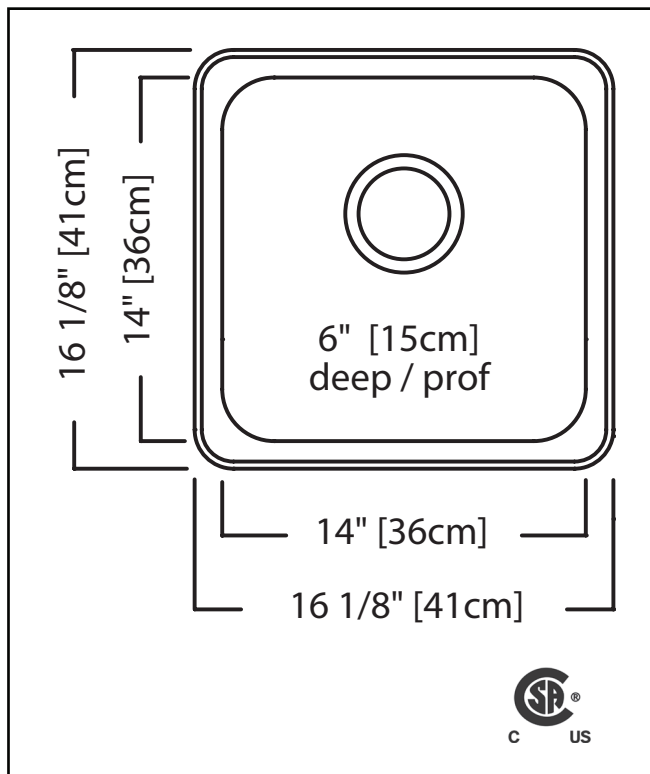

### SINGLE BOWL 20 GAUGE TOPMOUNT/DROP IN

MODEL: QSA1616-6N

- ✓ EZ Torque hassle-free installation system that simplifies the installation process...just drop and drill
- ✓ Sound dampening system that reduces excess noise from running water and disposal vibration
- ✓ Rear off-set drain maximizes the usable bottom surface of the bowl
- ✓ Resilient finish offers lasting durability

### TECHNICAL FEATURES

OVERALL SINK SIZE (OD)	16 1/8" FB x 16 1/8" LR
BOWL SIZE (ID)	14" FB x 14" LR x 6" DP
MINIMUM CABINET SIZE	18"
MATERIAL	20 Gauge
BOWL CORNER RADIUS	50 mm
STAINLESS STEEL FINISH	Satin Finished Bowl with Mirror Finished Rim
DRAIN HOLE LOCATION	Rear
INSTALLATION TYPE	Topmount/Drop In
SOUND COATING	Undercoating
WEIGHT	6.9lbs
WARRANTY	Limited Lifetime
COUNTRY OF ORIGIN	Canada