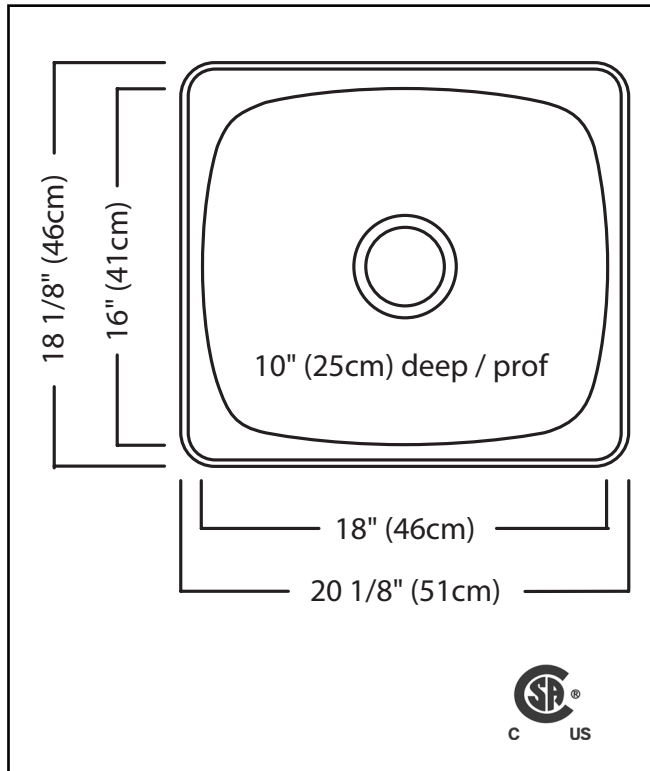

KINDRED

STEEL QUEEN

SINGLE BOWL 20 GAUGE TOPMOUNT/DROP IN

MODEL: QS1820-10N

- ✓ EZ-Torque hassle-free installation system that simplifies the installation process...just drop and drill
- ✓ Sound dampening system that reduces excess noise from running water and disposal vibration
- ✓ Resilient finish offers lasting durability
- ✓ Worry free 20 gauge steel from the industry leader in stainless

TECHNICAL FEATURES

OVERALL SINK SIZE (OD)	18 1/8" FB x 20 1/8" LR
BOWL SIZE (ID)	16" FB x 18" LR x 10" DP
MINIMUM CABINET SIZE	24"
MATERIAL	20 Gauge
BOWL CORNER RADIUS	70 mm
STAINLESS STEEL FINISH	Satin Finished Bowl with Mirror Finished Rim
DRAIN HOLE LOCATION	Center
INSTALLATION TYPE	Topmount/Drop In
SOUND COATING	Undercoating
WEIGHT	13.8lbs
WARRANTY	Limited Lifetime
COUNTRY OF ORIGIN	Canada