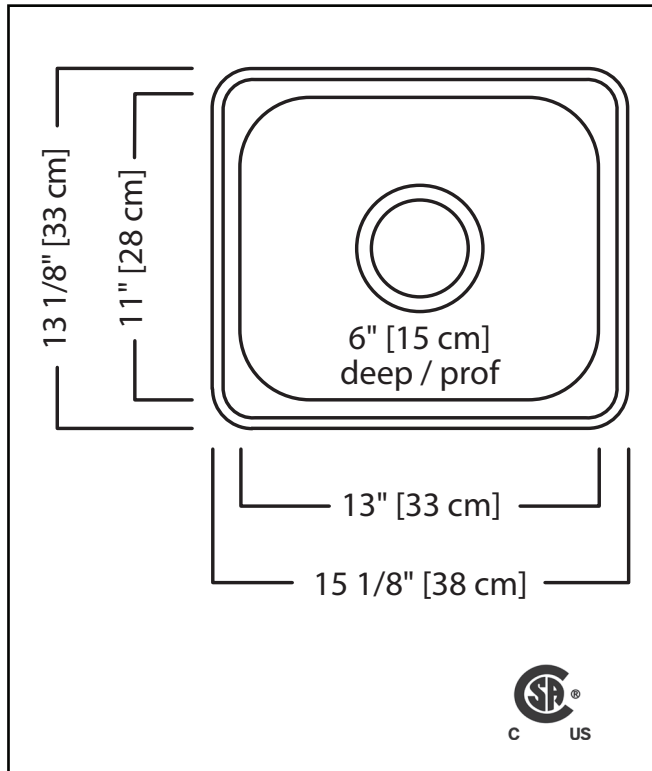

## TECHNICAL FEATURES

OVERALL SINK SIZE (OD)	13 1/8" FB x 15 1/8" LR
BOWL SIZE (ID)	11" FB x 13" LR x 6" DP
MINIMUM CABINET SIZE	18"
MATERIAL	20 Gauge
BOWL CORNER RADIUS	50 mm
STAINLESS STEEL FINISH	Satin Finished Bowl with Mirror Finished Rim
DRAIN HOLE LOCATION	Center
INSTALLATION TYPE	Topmount/Drop In
SOUND COATING	Undercoating
WEIGHT	5.6lbs
WARRANTY	Limited Lifetime
COUNTRY OF ORIGIN	Canada