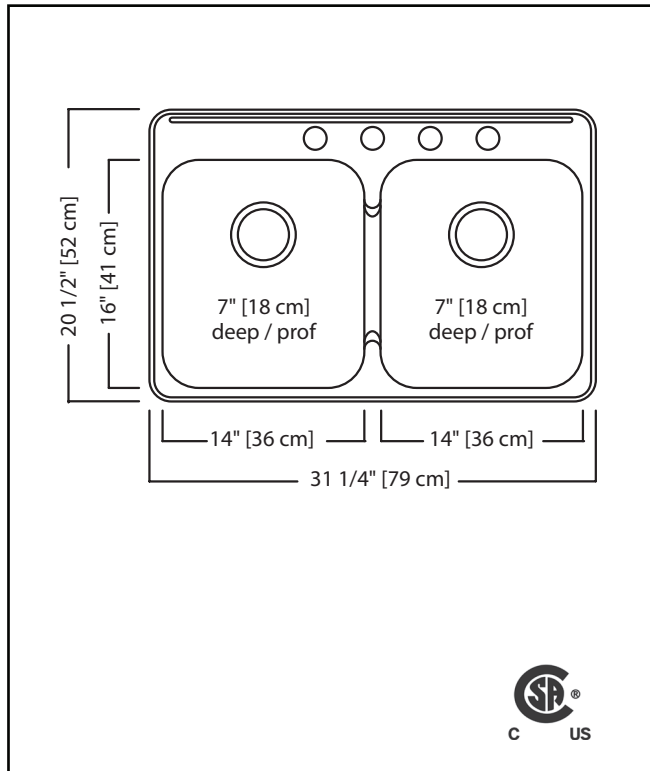

### DOUBLE BOWL 20 GAUGE TOPMOUNT/DROP IN

MODEL: QDL2031-7-4N (4 FAUCET HOLES)

MODEL: QDL2031-7-3N (3 FAUCET HOLES)

MODEL: QDL2031-7-1N (1 FAUCET HOLE)

- ✓ EZ Torque hassle-free installation system that simplifies the installation process...just drop and drill
- ✓ Sound dampening system that reduces excess noise from running water and disposal vibration
- ✓ Rear off-set drain maximizes the usable bottom surface of the bowl while also creating extra cabinet space beneath the sink
- ✓ Resilient finish offers lasting durability

### TECHNICAL FEATURES

OVERALL SINK SIZE (OD)	20 1/2" FB x 31 1/4" LR
EQUAL BOWL SIZE (ID)	16" FB x 14" LR x 7" DP
MINIMUM CABINET SIZE	33"
MATERIAL	20 Gauge
CORNER RADIUS	50 mm
STAINLESS STEEL FINISH	Satin Finish with Mirror Finished Rim
DRAIN HOLE LOCATION	Rear
INSTALLATION TYPE	Topmount/Drop In
SOUND COATING	Undercoating
WEIGHT	15.9 lbs
WARRANTY	Limited Lifetime
COUNTRY OF ORIGIN	Canada