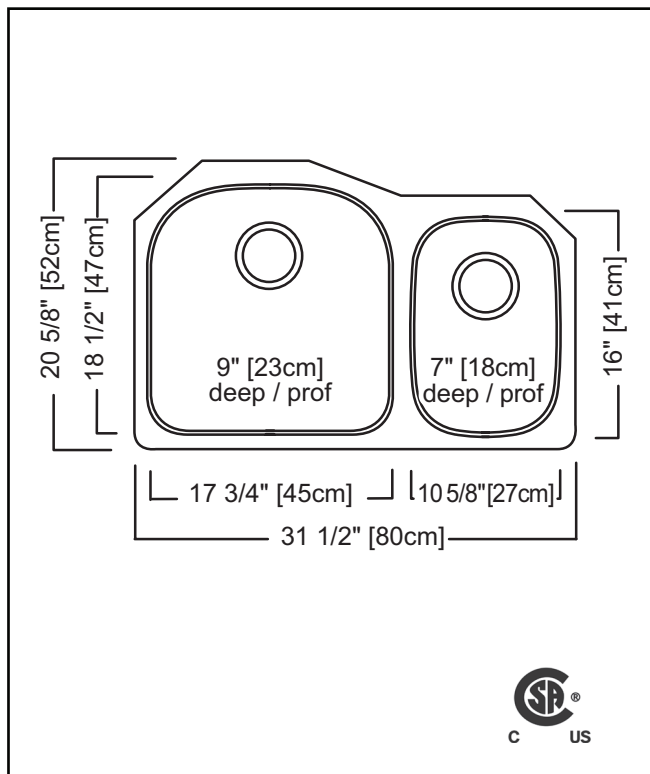

KINDRED

STEEL QUEEN

DOUBLE BOWL 18 GAUGE UNDERMOUNT

MODEL: QCU2031R-9N

- ✓ 18 gauge high quality stainless steel with exceptional resistance to staining and corrosion
- ✓ Deep bowls easily accommodates pots and pans and minimizes splashing
- ✓ Sound dampening pads and undercoating reduce clanking and splashing noises, so you can enjoy a quiet sink
- ✓ Undermount installation creates a seamless profile and brings sleek style to any kitchen

Steel Queen
Undermount

TECHNICAL FEATURES

OVERALL SINK SIZE (OD)	20 5/8" FB x 31 1/2" LR
LARGE BOWL SIZE (ID)	18 1/2" FB x 17 3/4" LR x 9" DP
SMALL BOWL SINK (ID)	16" FB x 10 5/8" LR x 7" DP
MINIMUM CABINET SIZE	36"
MATERIAL	18 Gauge
CORNER RADIUS	70 mm
STAINLESS STEEL FINISH	Silk Finished Bowl with Silk Finished Rim
DRAIN HOLE LOCATION	Rear
INSTALLATION TYPE	Undermount
SOUND COATING	Sound pads & Undercoating
WEIGHT	26.0 lbs
WARRANTY	Limited Lifetime
COUNTRY OF ORIGIN	Canada