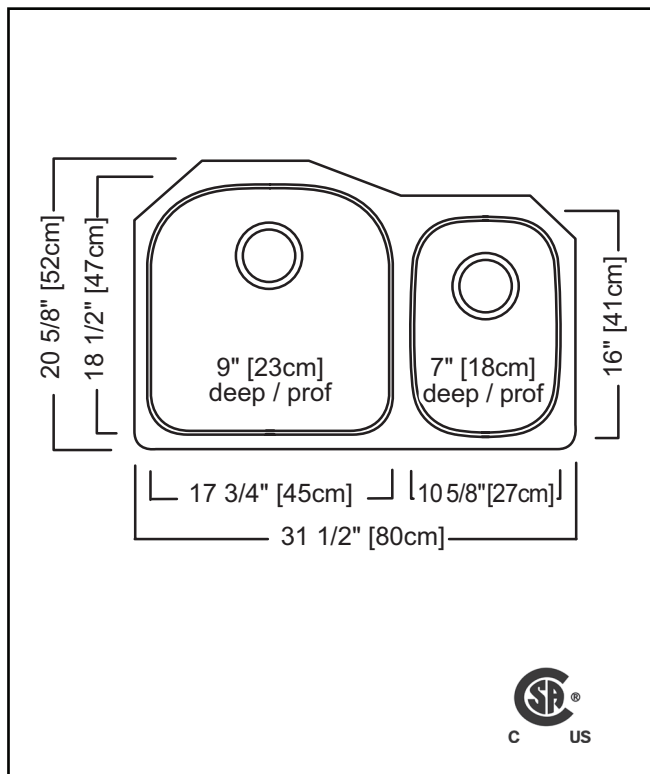

KINDRED

STEEL QUEEN

DOUBLE BOWL 18 GAUGE UNDERMOUNT

MODEL: QCU2031R-9

- ✓ 18 gauge high quality stainless steel with exceptional resistance to staining and corrosion
- ✓ Deep bowls easily accommodates pots and pans and minimizes splashing
- ✓ Sound dampening pads and undercoating reduce clanking and splashing noises, so you can enjoy a quiet sink
- ✓ Undermount installation creates a seamless profile and brings sleek style to any kitchen

TECHNICAL FEATURES

| | |
|------------------------|--|
| OVERALL SINK SIZE (OD) | 20 5/8" FB x 31 1/2" LR |
| LARGE BOWL SIZE (ID) | 18 1/2" FB x 17 3/4" LR x 9" DP |
| SMALL BOWL SINK (ID) | 16" FB x 10 5/8" LR x 7" DP |
| MINIMUM CABINET SIZE | 36" |
| MATERIAL | 18 Gauge |
| CORNER RADIUS | 70 mm |
| STAINLESS STEEL FINISH | Silk Finished Bowl with Silk Finished Rim |
| DRAIN HOLE LOCATION | Rear |
| INSTALLATION TYPE | Undermount |
| SOUND COATING | Sound pads & Undercoating |
| WEIGHT | 26.0 lbs |
| WARRANTY | Limited Lifetime |
| COUNTRY OF ORIGIN | Canada |