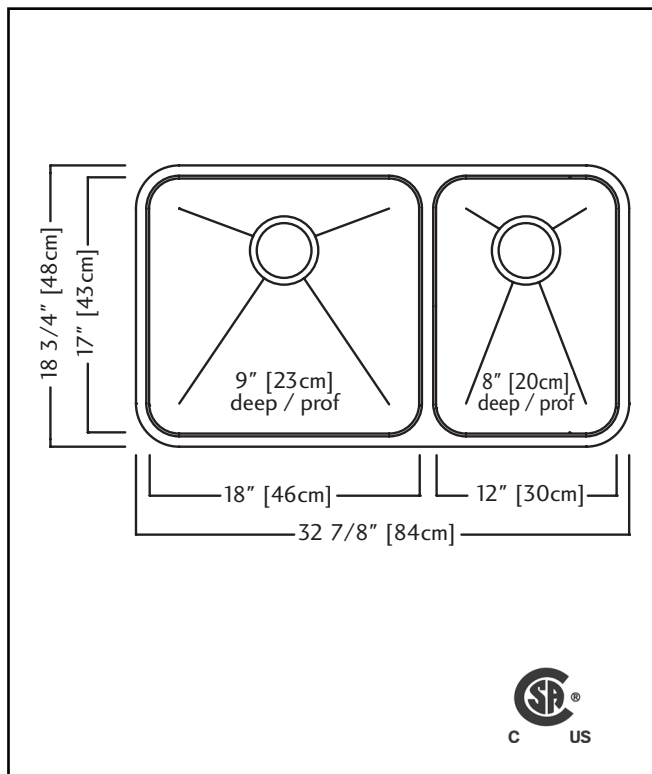

KINDRED

STEEL QUEEN

DOUBLE BOWL 18 GAUGE UNDERMOUNT

MODEL: QCU1933R-9N

- ✓ 18 gauge high quality stainless steel with exceptional resistance to staining and corrosion
- ✓ Deep bowls easily accommodates pots and pans and minimizes splashing
- ✓ Sound dampening pads and undercoating reduce clanking and splashing noises, so you can enjoy a quiet sink
- ✓ Undermount installation creates a seamless profile and brings sleek style to any kitchen

Steel Queen
Undermount

TECHNICAL FEATURES

OVERALL SINK SIZE (OD)	18 3/4" FB x 32 7/8" LR
LARGE BOWL SIZE (ID)	17" FB x 18" LR x 9" DP
SMALL BOWL SINK (ID)	17" FB x 12" LR x 8" DP
MINIMUM CABINET SIZE	36"
MATERIAL	18 Gauge
CORNER RADIUS	50 mm
STAINLESS STEEL FINISH	Silk Finished Bowl with Silk Finished Rim
DRAIN HOLE LOCATION	Rear
INSTALLATION TYPE	Undermount
SOUND COATING	Sound pads & Undercoating
WEIGHT	26.4 lbs
WARRANTY	Limited Lifetime
COUNTRY OF ORIGIN	Canada
OPTIONAL ACCESSORIES	
BOTTOM GRID	BGA1817S
BOTTOM GRID	BGA1217S
STRAINER BASKET	1135