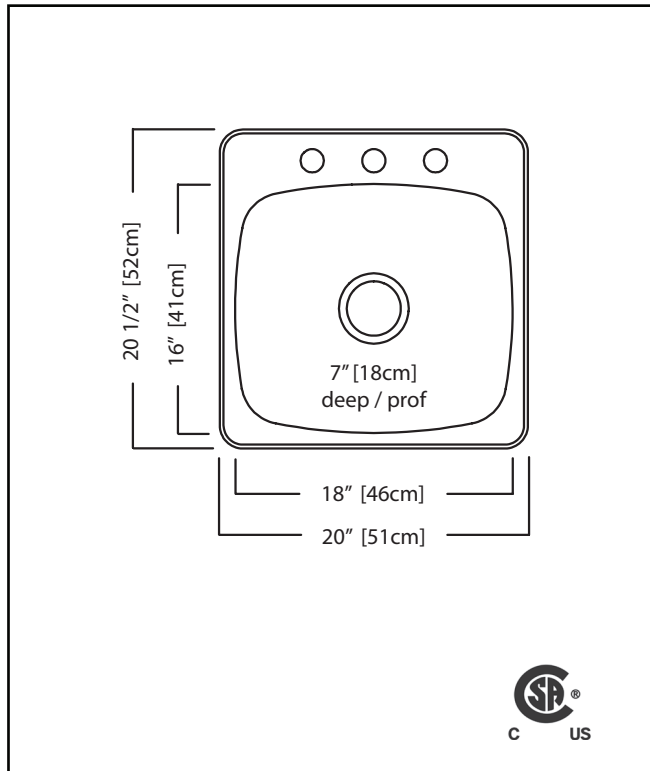

KINDRED

REGINOX

SINGLE BOWL 20 GAUGE TOPMOUNT/DROP IN

MODEL: RSL2020-3N (3 FAUCET HOLES)

MODEL: RSL2020-1N (1 FAUCET HOLE)

- ✓ EZ Torque hassle-free installation system that simplifies the installation process...just drop and drill
- ✓ Sound dampening system that reduces excess noise from running water and disposal vibration
- ✓ Gently sloping corners make cleaning a breeze
- ✓ Resilient finish offers lasting durability

TECHNICAL FEATURES

OVERALL SINK SIZE (OD)	20 9/16" FB x 20 1/8" LR
BOWL SIZE (ID)	16" FB x 18" LR x 7" DP
MINIMUM CABINET SIZE	24"
MATERIAL	20 Gauge
CORNER RADIUS	70 mm
STAINLESS STEEL FINISH	Linear Finish Bowl with Mirror Finished Rim
DRAIN HOLE LOCATION	Center
INSTALLATION TYPE	Topmount/Drop In
SOUND COATING	Sound pads
WEIGHT	9.0lbs
WARRANTY	Limited Lifetime
COUNTRY OF ORIGIN	Canada