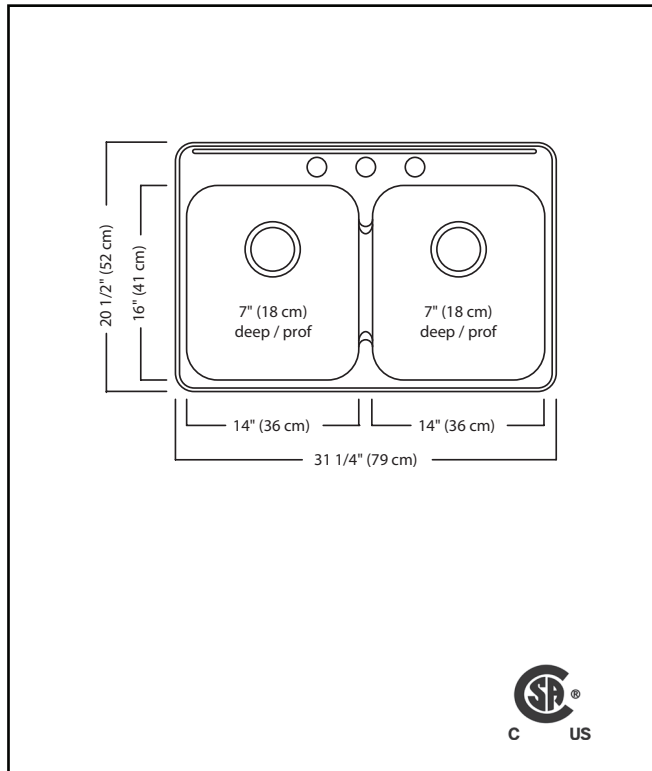

KINDRED

REGINOX

DOUBLE BOWL 20 GAUGE TOPMOUNT/DROP IN

MODEL: RDL2031-3N (3 FAUCET HOLES)

MODEL: RDL2031-1N (1 FAUCET HOLE)

- ✓ EZ Torque hassle-free installation system that simplifies the installation process...just drop and drill
- ✓ Sound dampening system that reduces excess noise from running water and disposal vibration
- ✓ Gently sloping corners make cleaning a breeze
- ✓ Resilient finish offers lasting durability

TECHNICAL FEATURES

OVERALL SINK SIZE (OD)	20 1/2" FB x 31 1/4" LR
EQUAL BOWL SIZES (ID)	16" FB x 14" LR x 7" DP
MINIMUM CABINET SIZE	33"
MATERIAL	20 Gauge
CORNER RADIUS	70 mm
STAINLESS STEEL FINISH	Linear Finish Bowl with Mirror Finished Rim
DRAIN HOLE LOCATION	Rear
INSTALLATION TYPE	Topmount/Drop In
SOUND COATING	Sound pads
WEIGHT	14.8lbs
WARRANTY	Limited Lifetime
COUNTRY OF ORIGIN	Canada