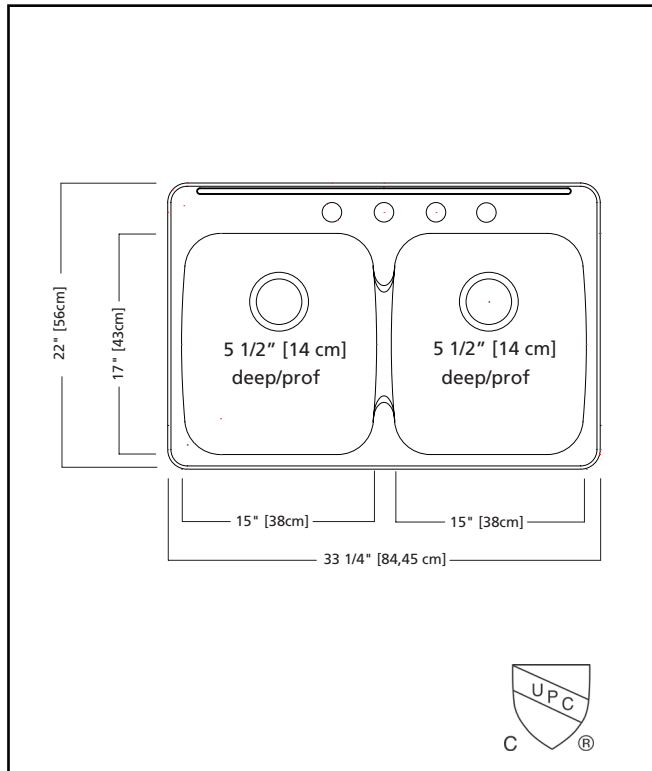

KINDRED

REGINOX ADA SINK

DOUBLE BOWL 18 GAUGE TOPMOUNT/DROP IN

MODEL: RDLA3322-55-4N (4 FAUCET HOLES)

MODEL: RDLA3322-55-3N (3 FAUCET HOLES)

MODEL: RDLA3322-55-1N (1 FAUCET HOLE)

- ✓ EZ Torque hassle-free installation system that simplifies the installation process...just drop and drill
- ✓ 18 gauge high quality stainless steel with exceptional resistance to staining and corrosion
- ✓ Sound dampening system that reduces excess noise from running water and disposal vibration
- ✓ Resilient finish offers lasting durability

Reginox
ADA Topmount/Drop In

TECHNICAL FEATURES

OVERALL SINK SIZE (OD)	22" FB x 33 1/4" LR
EQUAL BOWL SIZE (ID)	17" FB x 15" LR x 5 1/2" DP
MINIMUM CABINET SIZE	36"
MATERIAL	18 Gauge
CORNER RADIUS	70 mm
STAINLESS STEEL FINISH	Satin Finish
DRAIN HOLE LOCATION	Rear
INSTALLATION TYPE	Topmount/Drop In
SOUND COATING	Sound Pads
WEIGHT	20.7 lbs
WARRANTY	Limited Lifetime
COUNTRY OF ORIGIN	Canada