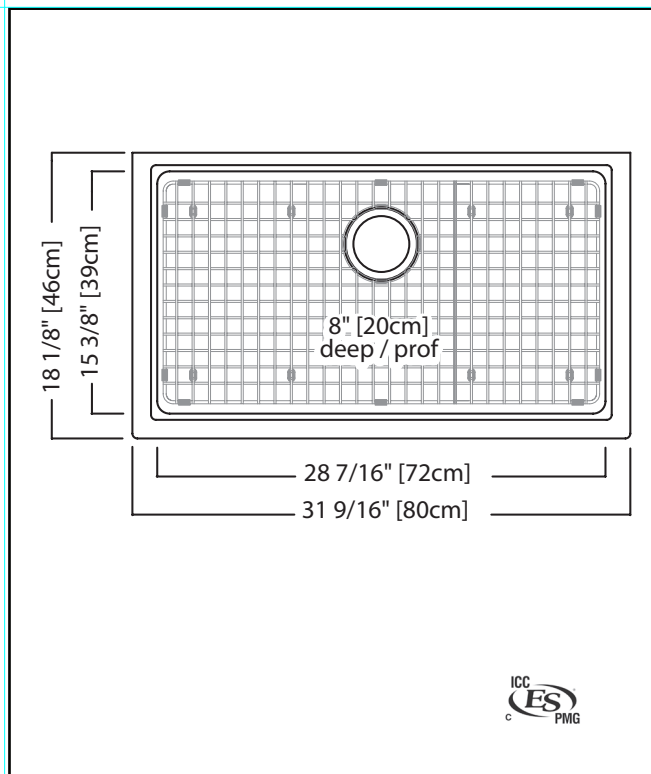

KINDRED

GRANITE SERIES

SINGLE BOWL 32" UNDERMOUNT SINK

- MODEL: KGS1U-8CHN (CHAMPAGNE)
- MODEL: KGS1U-8ONN (ONYX)
- MODEL: KGS1U-8ESN (MOCHA)
- MODEL: KGS1U-8SMN (STORM)
- MODEL: KGS1U-8SGN (STONE GREY)

- ✓ Sanitized® hygiene function helps control bacterial odor and microbial growth
- ✓ Made from high quality quartz and acrylic resin that makes the sink stain and scratch resistant
- ✓ UV Protection ensures that the color does not fade over time and retains its beauty
- ✓ Easy to clean Dura- Kleen finish repels stains like wine, coffee and grease. Cleans easily with soapy water.

TECHNICAL FEATURES

OVERALL SINK SIZE (OD)	18 1/8" FB x 31 9/16" LR
BOWL SIZE (ID)	15 3/8" FB x 28 7/16" LR x 8" DP
MINIMUM CABINET SIZE	36"
CORNER RADIUS	20 mm
DRAIN HOLE LOCATION	Rear
INSTALLATION TYPE	Undermount
SOUND DAMPENING	Natural Sound Absorbing Material
WEIGHT	51.9 lbs
WARRANTY	Limited Lifetime
COUNTRY OF ORIGIN	Slovakia