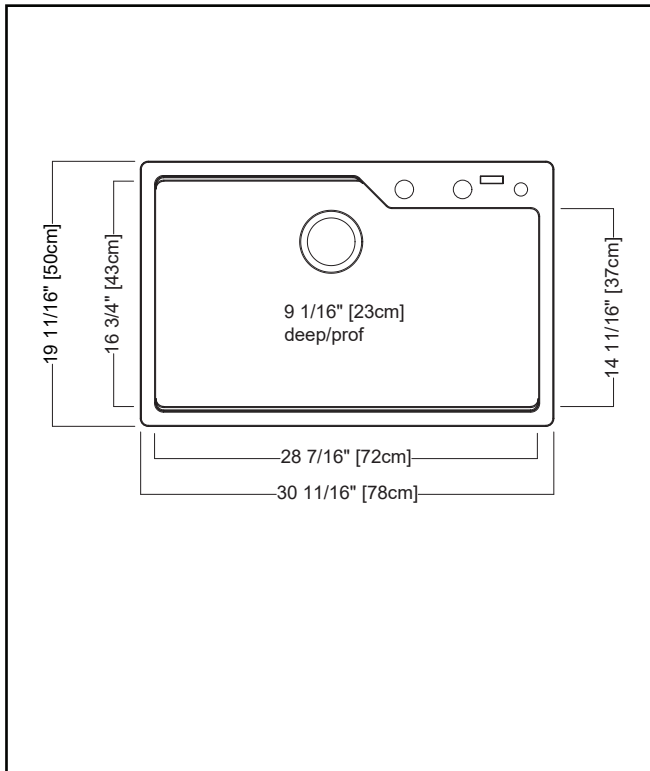

### SINGLE BOWL 31" TOPMOUNT/DROP IN SINK

MODEL: MGSM2031-9PWTN (POLAR WHITE)

MODEL: MGSM2031-9SGN (STONE GREY)

MODEL: MGSM2031-9SLGN (SLATE GREY)

MODEL: MGSM2031-9ONN (ONYX)

MODEL: MGSM2031-9MBKN (MATTE BLACK)

### TECHNICAL FEATURES

OVERALL SINK SIZE (OD)	19 11/16" FB x 31 11/16" LR
BOWL SIZE (ID)	16 3/4" FB x 28 7/16" LR x 9 1/16" DP
MINIMUM CABINET SIZE	33"
CORNER RADIUS	15 mm
DRAIN HOLE LOCATION	Rear
INSTALLATION TYPE	Topmount/Drop In
SOUND DAMPENING	Natural Sound Absorbing
WEIGHT	36.5 lbs
WARRANTY	Limited Lifetime
COUNTRY OF ORIGIN	Slovakia